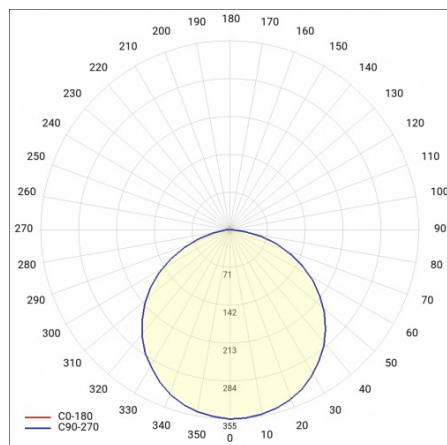

MADERA 3 LED 620X620MM 5100LM 840 IP44 OPAL WHITE (41W)

DETAILED CARD

TECHNICAL PARAMETERS TABLE

Nominal power [W]:	41	Diffuser material:	PS
Index:	497728	Material of the body:	powder coated steel
Colour temperature [K]:	4000	Mounting dimensions [mm]:	535/495
EAN:	5905963497728	Ingress protection:	IP44
Luminous flux [lm]:	5100	Mounting version:	surface
Light source:	LED module	Net weight [kg]:	6.600
Diffuser type:	OPAL	Warranty [years]:	5
Rated power of the luminaire [W]:	43.70	CE certificate:	254/2023
Colour of the body:	white	Category type:	louvres
Supply voltage [V]:	220-240	Luminaire rated power P_{min} [W]:	43.30
Dimensions (H/W/T/S) [mm]:	620/620/68	AC voltage range [V]:	198-264
Frequency [Hz]:	50 - 60	LED lifespan L70B50 [h]:	95000
Energy efficiency class:	D	LED lifespan L80B20 [h]:	60000
Luminous efficacy [lm/W]:	118	LED lifespan L90B10 [h]:	29000
Electrical protection class:	I	Light distribution type:	lambertian
Colour rendering index:	>80	Manual:	Download PDF
Power factor:	0.93	Plik LDT:	Download

LIGHT CURVES

Card creation date: 03 January 2025

The company reserves the right to make design changes or upgrades in the presented product. Product data sheet does not constitute an offer. * Parameter tolerance is +/- 10%

This product is a subject to electric and electronic waste equipment regulations (WEEE).

Certificate CE - Nr: 254/2023

Lena Lighting S.A.
ul. Kórnicka 52, 63-000 Środa Wielkopolska
tel. +48 61 28 60 333 (Pn-Pt, 8-16), e-mail: hello@lenalighting.pl, www.lenalighting.pl