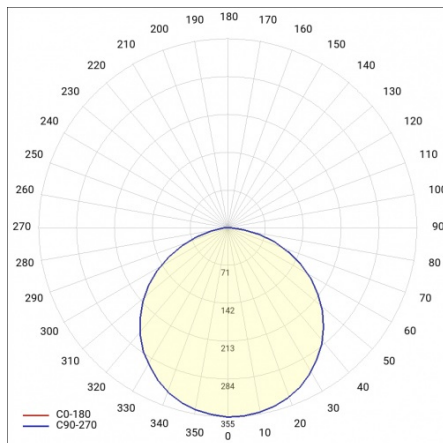

MADERA 3 LED 620X620MM 4850LM 830 IP44 OPAL GRAY (41W)

DETAILED CARD

TECHNICAL PARAMETERS TABLE

Nominal power [W]:	41	Power factor:	0.93
Index:	497339	Diffuser material:	PS
Colour temperature [K]:	3000	Material of the body:	powder coated steel
EAN:	5905963497339	Mounting dimensions [mm]:	535/495
Luminous flux [lm]:	4850	Ingress protection:	IP44
Light source:	LED module	Mounting version:	surface
Diffuser type:	OPAL	Net weight [kg]:	6.600
Rated power of the luminaire [W]:	43.70	Warranty [years]:	5
Colour of the body:	grey	CE certificate:	254/2023
Supply voltage [V]:	220-240	Category type:	louvres
Dimensions (H/W/T/S) [mm]:	620/620/68	Luminaire rated power O_{min} [W]:	43.30
Frequency [Hz]:	50 - 60	AC voltage range [V]:	198-264
Energy efficiency class:	E	LED lifespan L70B50 [h]:	95000
Luminous efficacy [lm/W]:	112	LED lifespan L80B20 [h]:	60000
Electrical protection class:	I	LED lifespan L90B10 [h]:	29000
Colour rendering index:	>80	Light distribution type:	lambertian
SDCM:	≤ 3	Manual:	Download PDF
		Plik LDT:	Download

LIGHT CURVES

Card creation date: 03 January 2025

The company reserves the right to make design changes or upgrades in the presented product. Product data sheet does not constitute an offer. * Parameter tolerance is +/- 10%

This product is a subject to electric and electronic waste equipment regulations (WEEE).

Certificate CE - Nr: 254/2023

Lena Lighting S.A.
ul. Kórnicka 52, 63-000 Środa Wielkopolska
tel. +48 61 28 60 333 (Pn-Pt, 8-16), e-mail: hello@lenalighting.pl, www.lenalighting.pl