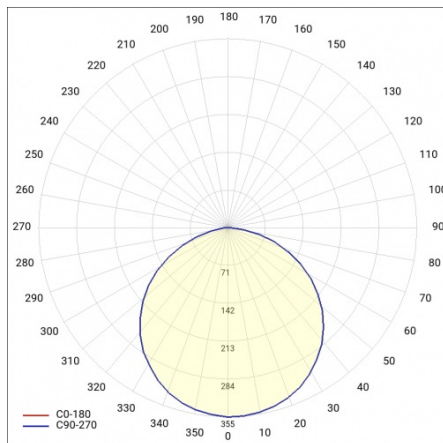

MADERA 3 LED 620X620MM 4850LM 830 IP44 OPAL GRAY (41W)

DETAILED CARD

TECHNICAL PARAMETERS TABLE

Nominal power [W]:	41	Power factor:	0.93
Index:	497339	Diffuser material:	PS
Colour temperature [K]:	3000	Material of the body:	powder coated steel
EAN:	5905963497339	Mounting dimensions [mm]:	535/495
Luminous flux [lm]:	4850	Ingress protection:	IP44
Light source:	LED module	Mounting version:	surface
Diffuser type:	OPAL	Net weight [kg]:	6.600
Rated power of the luminaire [W]:	43.70	Warranty [years]:	5
Colour of the body:	grey	CE certificate:	254/2023
Supply voltage [V]:	220-240	Category type:	louvres
Dimensions (H/W/T/S) [mm]:	620/620/68	Luminaire rated power O_{min} [W]:	43.30
Frequency [Hz]:	50 - 60	AC voltage range [V]:	198-264
Energy efficiency class:	E	LED lifespan L70B50 [h]:	95000
Luminous efficacy [lm/W]:	112	LED lifespan L80B20 [h]:	60000
Electrical protection class:	I	LED lifespan L90B10 [h]:	29000
Colour rendering index:	>80	Light distribution type:	lamertian
SDCM:	≤ 3	Manual:	Download PDF
		Plik LDT:	Download

LIGHT CURVES

Card creation date: 03 January 2025

The company reserves the right to make design changes or upgrades in the presented product. Product data sheet does not constitute an offer. * Parameter tolerance is +/- 10%

This product is a subject to electric and electronic waste equipment regulations (WEEE).

Certificate CE - Nr: 254/2023

Lena Lighting S.A.
ul. Kórnicka 52, 63-000 Środa Wielkopolska
tel. +48 61 28 60 333 (Pn-Pt, 8-16), e-mail: hello@lenalighting.pl, www.lenalighting.pl