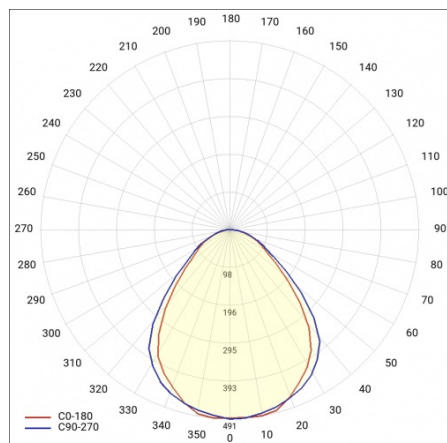

MADERA 3 LED 620X620MM 4350LM 840 IP44 PRM WHITE (34W)

DETAILED CARD

TECHNICAL PARAMETERS TABLE

Nominal power [W]:	34	Diffuser material:	PS
Index:	497513	Diffuser colour:	transparent
Colour temperature [K]:	4000	Material of the body:	powder coated steel
EAN:	5905963497513	Mounting dimensions [mm]:	535/495
Luminous flux [lm]:	4350	Ingress protection:	IP44
Light source:	LED module	Mounting version:	surface
Diffuser type:	PRM	Net weight [kg]:	6.600
Rated power of the luminaire [W]:	36	Warranty [years]:	5
Colour of the body:	white	CE certificate:	254/2023
Supply voltage [V]:	220-240	Category type:	louvres
Dimensions (H/W/T/S) [mm]:	620/620/68	Luminaire rated power O_{min} [W]:	35.30
Frequency [Hz]:	50 - 60	LED lifespan L70B50 [h]:	95000
Energy efficiency class:	D	LED lifespan L80B20 [h]:	60000
Luminous efficacy [lm/W]:	123	LED lifespan L90B10 [h]:	29000
Electrical protection class:	I	Light distribution type:	lambertian
Colour rendering index:	>80	Manual:	Download PDF
		Plik LDT:	Download

LIGHT CURVES

Card creation date: 03 January 2025

The company reserves the right to make design changes or upgrades in the presented product. Product data sheet does not constitute an offer. * Parameter tolerance is +/- 10%

This product is a subject to electric and electronic waste equipment regulations (WEEE).

Certificate CE - Nr: 254/2023

Lena Lighting S.A.
ul. Kórnicka 52, 63-000 Środa Wielkopolska
tel. +48 61 28 60 333 (Pn-Pt, 8-16), e-mail: hello@lenalighting.pl, www.lenalighting.pl