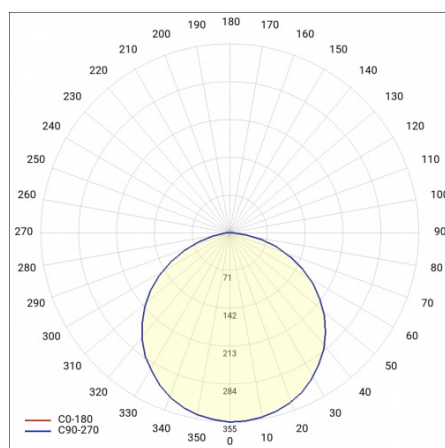

MADERA 3 LED 620X620MM 4250LM 840 IP44 OPAL WHITE (34W)

DETAILED CARD

TECHNICAL PARAMETERS TABLE

Nominal power [W]:	34	Diffuser material:	PS
Index:	497704	Material of the body:	powder coated steel
Colour temperature [K]:	4000	Mounting dimensions [mm]:	535/495
EAN:	5905963497704	Ingress protection:	IP44
Luminous flux [lm]:	4250	Mounting version:	surface
Light source:	LED module	Net weight [kg]:	6.600
Diffuser type:	OPAL	Warranty [years]:	5
Rated power of the luminaire [W]:	36	CE certificate:	254/2023
Colour of the body:	white	Category type:	louvres
Supply voltage [V]:	220-240	Luminaire rated power P_{min} [W]:	35.30
Dimensions (H/W/T/S) [mm]:	620/620/68	LED lifespan L70B50 [h]:	95000
Frequency [Hz]:	50 - 60	LED lifespan L80B20 [h]:	60000
Energy efficiency class:	D	LED lifespan L90B10 [h]:	29000
Luminous efficacy [lm/W]:	120	Light distribution type:	lambertian
Electrical protection class:	I	Manual:	Download PDF
Colour rendering index:	>80	Plik LDT:	Download

LIGHT CURVES

Card creation date: 03 January 2025

The company reserves the right to make design changes or upgrades in the presented product. Product data sheet does not constitute an offer. * Parameter tolerance is +/- 10%

This product is a subject to electric and electronic waste equipment regulations (WEEE).

Certificate CE - Nr: 254/2023

Lena Lighting S.A.
ul. Kórnicka 52, 63-000 Środa Wielkopolska
tel. +48 61 28 60 333 (Pn-Pt, 8-16), e-mail: hello@lenalighting.pl, www.lenalighting.pl