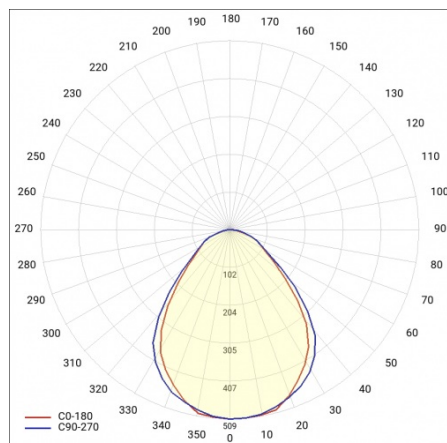

MADERA 3 LED 620X350MM 2600LM 840 IP44 PRM GRAY (21W)

DETAILED CARD

TECHNICAL PARAMETERS TABLE

Nominal power [W]:	21	Diffuser material:	PS
Index:	497179	Diffuser colour:	transparent
Colour temperature [K]:	4000	Material of the body:	powder coated steel
EAN:	5905963497179	Mounting dimensions [mm]:	265/495
Luminous flux [lm]:	2600	Ingress protection:	IP44
Light source:	LED module	Mounting version:	surface
Diffuser type:	PRM	Net weight [kg]:	4.100
Rated power of the luminaire [W]:	23	Warranty [years]:	5
Colour of the body:	grey	CE certificate:	254/2023
Supply voltage [V]:	220-240	Category type:	louvres
Dimensions (H/W/T/S) [mm]:	620/350/68	Luminaire rated power O_{min} [W]:	22.60
Frequency [Hz]:	50 - 60	LED lifespan L70B50 [h]:	95000
Energy efficiency class:	E	LED lifespan L80B20 [h]:	60000
Luminous efficacy [lm/W]:	115	LED lifespan L90B10 [h]:	29000
Electrical protection class:	I	Light distribution type:	lambertian
Colour rendering index:	>80	Manual:	Download PDF
		Plik LDT:	Download

LIGHT CURVES

Card creation date: 03 January 2025

The company reserves the right to make design changes or upgrades in the presented product. Product data sheet does not constitute an offer. * Parameter tolerance is +/- 10%

This product is a subject to electric and electronic waste equipment regulations (WEEE).

Certificate CE - Nr: 254/2023

Lena Lighting S.A.
ul. Kórnicka 52, 63-000 Środa Wielkopolska
tel. +48 61 28 60 333 (Pn-Pt, 8-16), e-mail: hello@lenalighting.pl, www.lenalighting.pl