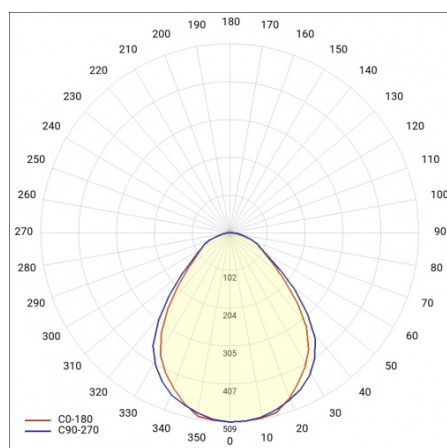

MADERA 3 LED 620X350MM 2600LM 840 IP44 PRM WHITE (21W)

DETAILED CARD

TECHNICAL PARAMETERS TABLE

Nominal power [W]:	21	Diffuser material:	PS
Index:	497551	Material of the body:	powder coated steel
Colour temperature [K]:	4000	Mounting dimensions [mm]:	265/495
EAN:	5905963497551	Ingress protection:	IP44
Luminous flux [lm]:	2600	Mounting version:	surface
Light source:	LED module	Net weight [kg]:	4.100
Diffuser type:	PRM	Warranty [years]:	5
Rated power of the luminaire [W]:	23	CE certificate:	254/2023
Colour of the body:	white	Category type:	louvres
Supply voltage [V]:	220-240	Luminaire rated power O_{min} [W]:	22.60
Dimensions (H/W/T/S) [mm]:	620/350/68	LED lifespan L70B50 [h]:	95000
Frequency [Hz]:	50 - 60	LED lifespan L80B20 [h]:	60000
Energy efficiency class:	E	LED lifespan L90B10 [h]:	29000
Luminous efficacy [lm/W]:	115	Light distribution type:	lambertian
Electrical protection class:	I	Manual:	Download PDF
Colour rendering index:	>80	Plik LDT:	Download

LIGHT CURVES

Card creation date: 03 January 2025

The company reserves the right to make design changes or upgrades in the presented product. Product data sheet does not constitute an offer. * Parameter tolerance is +/- 10%

This product is a subject to electric and electronic waste equipment regulations (WEEE).

Certificate CE - Nr: 254/2023

Lena Lighting S.A.
ul. Kórnicka 52, 63-000 Środa Wielkopolska
tel. +48 61 28 60 333 (Pn-Pt, 8-16), e-mail: hello@lenalighting.pl, www.lenalighting.pl