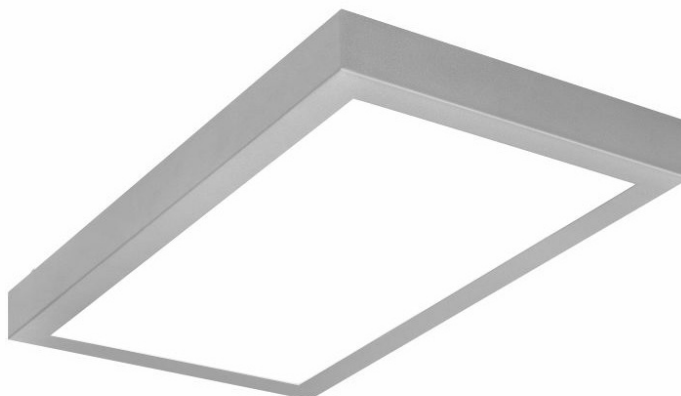

MADERA 3 LED 620X350MM 2600LM 840 IP44 PRM WHITE (21W)

DETAILED CARD

TECHNICAL PARAMETERS

Ingress protection:	IP44
Nominal power [W]:	21
Luminous flux [lm]*:	2600
Colour rendering index:	>80
Energy efficiency class:	E
Material of the body:	powder coated steel
Diffuser material:	PS
Diffuser type:	PRM
Mounting version:	surface

CHARACTERISTICS

Surface mounted, square LED fitting with high luminous flux, made of steel sheet, powder-coated grey; equipped with energy-saving light source LED-GO!. OPAL or PRM PMMA diffuser ensures even light distribution and no glare effect. Decorative fitting available in two diffuser sizes; optional equipment: radio motion sensor (RCR).

APPLICATION

Surface-mounted luminaire intended for indoor use in offices or common rooms. Suitable as a general light source in representative rooms. Available option with a radio motion sensor (RCR) – particularly well suited for passageways and usable rooms. Product designed for surface mounting either on ceilings or on walls.

MADERA 3 LED 620X350MM 2600LM 840 IP44 PRM WHITE (21W)

DETAILED CARD

TECHNICAL PARAMETERS TABLE

Nominal power [W]:	21	Diffuser material:	PS
Index:	497551	Material of the body:	powder coated steel
Colour temperature [K]:	4000	Mounting dimensions [mm]:	265/495
EAN:	5905963497551	Ingress protection:	IP44
Luminous flux [lm]:	2600	Mounting version:	surface
Light source:	LED module	Net weight [kg]:	4.100
Diffuser type:	PRM	Warranty [years]:	5
Rated power of the luminaire [W]:	23	CE certificate:	254/2023
Colour of the body:	white	Category type:	louvres
Supply voltage [V]:	220-240	Luminaire rated power O_{min} [W]:	22.60
Dimensions (H/W/T/S) [mm]:	620/350/68	LED lifespan L70B50 [h]:	95000
Frequency [Hz]:	50 - 60	LED lifespan L80B20 [h]:	60000
Energy efficiency class:	E	LED lifespan L90B10 [h]:	29000
Luminous efficacy [lm/W]:	115	Light distribution type:	lambertian
Electrical protection class:	I	Manual:	Download PDF
Colour rendering index:	>80	Plik LDT:	Download