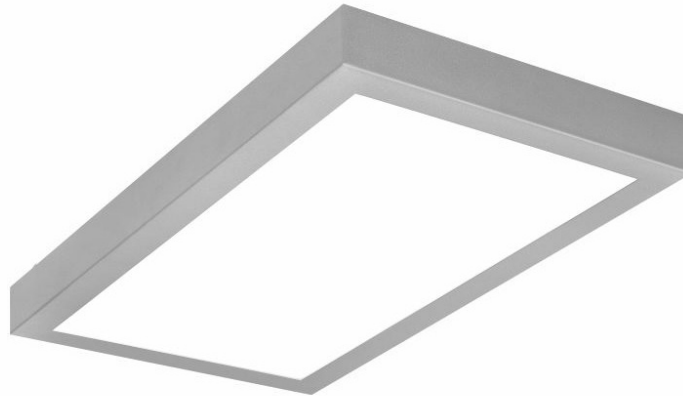

MADERA 3 LED 620X350MM 2550LM 840 IP44 OPAL WHITE (21W)

DETAILED CARD

TECHNICAL PARAMETERS

Ingress protection:	IP44
Nominal power [W]:	21
Luminous flux [lm]*:	2550
Colour rendering index:	>80
Energy efficiency class:	E
Material of the body:	powder coated steel
Diffuser material:	PS
Diffuser type:	OPAL
Mounting version:	surface

CHARACTERISTICS

Surface mounted, square LED fitting with high luminous flux, made of steel sheet, powder-coated grey; equipped with energy-saving light source LED-GO!. OPAL or PRM PMMA diffuser ensures even light distribution and no glare effect. Decorative fitting available in two diffuser sizes; optional equipment: radio motion sensor (RCR).

APPLICATION

Surface-mounted luminaire intended for indoor use in offices or common rooms. Suitable as a general light source in representative rooms. Available option with a radio motion sensor (RCR) – particularly well suited for passageways and usable rooms. Product designed for surface mounting either on ceilings or on walls.

MADERA 3 LED 620X350MM 2550LM 840 IP44 OPAL WHITE (21W)

DETAILED CARD

TECHNICAL PARAMETERS TABLE

Nominal power [W]:	21	Diffuser material:	PS
Index:	497742	Material of the body:	powder coated steel
Colour temperature [K]:	4000	Mounting dimensions [mm]:	265/495
EAN:	5905963497742	Ingress protection:	IP44
Luminous flux [lm]:	2550	Mounting version:	surface
Light source:	LED module	Net weight [kg]:	4.100
Diffuser type:	OPAL	Warranty [years]:	5
Rated power of the luminaire [W]:	23	CE certificate:	254/2023
Colour of the body:	white	Category type:	louvres
Supply voltage [V]:	220-240	Luminaire rated power P_{min} [W]:	22.60
Dimensions (H/W/T/S) [mm]:	620/350/68	LED lifespan L70B50 [h]:	95000
Frequency [Hz]:	50 - 60	LED lifespan L80B20 [h]:	60000
Energy efficiency class:	E	LED lifespan L90B10 [h]:	29000
Luminous efficacy [lm/W]:	113	Light distribution type:	lambertian
Electrical protection class:	I	Manual:	Download PDF
Colour rendering index:	>80	Plik LDT:	Download