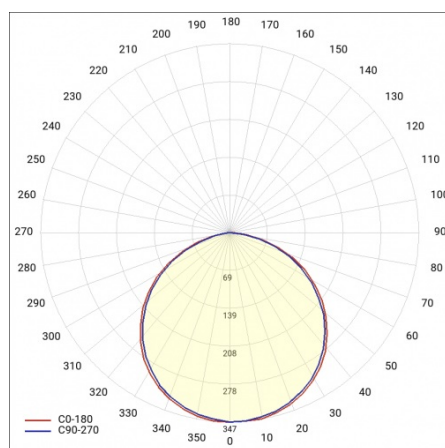

MADERA 3 LED 620X350MM 2550LM 840 IP44 OPAL WHITE (21W)

DETAILED CARD

TECHNICAL PARAMETERS TABLE

Nominal power [W]:	21	Diffuser material:	PS
Index:	497742	Material of the body:	powder coated steel
Colour temperature [K]:	4000	Mounting dimensions [mm]:	265/495
EAN:	5905963497742	Ingress protection:	IP44
Luminous flux [lm]:	2550	Mounting version:	surface
Light source:	LED module	Net weight [kg]:	4.100
Diffuser type:	OPAL	Warranty [years]:	5
Rated power of the luminaire [W]:	23	CE certificate:	254/2023
Colour of the body:	white	Category type:	louvres
Supply voltage [V]:	220-240	Luminaire rated power P_{min} [W]:	22.60
Dimensions (H/W/T/S) [mm]:	620/350/68	LED lifespan L70B50 [h]:	95000
Frequency [Hz]:	50 - 60	LED lifespan L80B20 [h]:	60000
Energy efficiency class:	E	LED lifespan L90B10 [h]:	29000
Luminous efficacy [lm/W]:	113	Light distribution type:	lambertian
Electrical protection class:	I	Manual:	Download PDF
Colour rendering index:	>80	Plik LDT:	Download

LIGHT CURVES

Card creation date: 03 January 2025

The company reserves the right to make design changes or upgrades in the presented product. Product data sheet does not constitute an offer. * Parameter tolerance is +/- 10%

This product is a subject to electric and electronic waste equipment regulations (WEEE).

Certificate CE - Nr: 254/2023

Lena Lighting S.A.
ul. Kórnicka 52, 63-000 Środa Wielkopolska
tel. +48 61 28 60 333 (Pn-Pt, 8-16), e-mail: hello@lenalighting.pl, www.lenalighting.pl