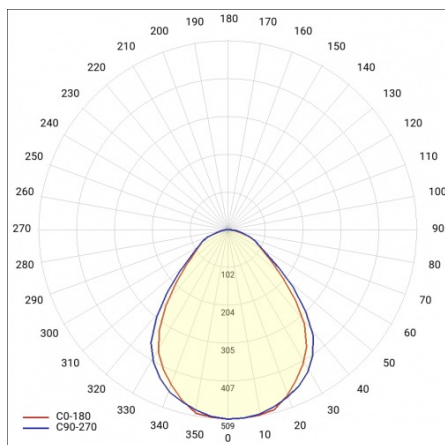

MADERA 3 LED 480X480MM 3150LM 830 IP44 PRM GRAY (26W)

DETAILED CARD

TECHNICAL PARAMETERS TABLE

Nominal power [W]:	26	Diffuser material:	PS
Index:	497049	Diffuser colour:	transparent
Colour temperature [K]:	3000	Material of the body:	powder coated steel
EAN:	5905963497049	Mounting dimensions [mm]:	400/365
Luminous flux [lm]:	3150	Ingress protection:	IP44
Light source:	LED module	Mounting version:	surface
Diffuser type:	PRM	Net weight [kg]:	4
Rated power of the luminaire [W]:	28	Warranty [years]:	5
Colour of the body:	grey	CE certificate:	254/2023
Supply voltage [V]:	220-240	Category type:	louvres
Dimensions (H/W/T/S) [mm]:	480/480/68	Luminaire rated power O_{min} [W]:	27.30
Frequency [Hz]:	50 - 60	LED lifespan L70B50 [h]:	95000
Energy efficiency class:	E	LED lifespan L80B20 [h]:	60000
Luminous efficacy [lm/W]:	115	LED lifespan L90B10 [h]:	29000
Electrical protection class:	I	Light distribution type:	lambertian
Colour rendering index:	>80	Manual:	Download PDF
SDCM:	≤ 3	Plik LDT:	Download

LIGHT CURVES

Card creation date: 03 January 2025

The company reserves the right to make design changes or upgrades in the presented product. Product data sheet does not constitute an offer. * Parameter tolerance is +/- 10%

This product is a subject to electric and electronic waste equipment regulations (WEEE).

Certificate CE - Nr: 254/2023

Lena Lighting S.A.
ul. Kórnicka 52, 63-000 Środa Wielkopolska
tel. +48 61 28 60 333 (Pn-Pt, 8-16), e-mail: hello@lenalighting.pl, www.lenalighting.pl