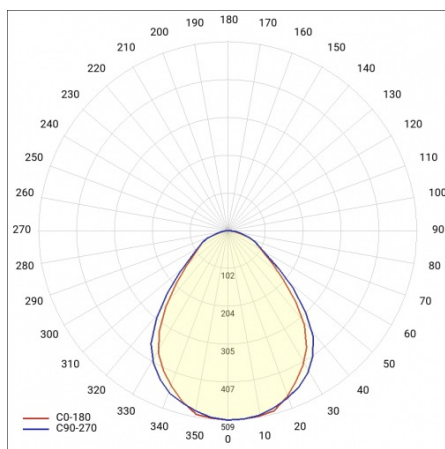

MADERA 3 LED 480X480MM 2250LM 840 IP44 PRM WHITE (19W)

DETAILED CARD

TECHNICAL PARAMETERS TABLE

Nominal power [W]:	19	Diffuser material:	PS
Index:	497667	Material of the body:	powder coated steel
Colour temperature [K]:	4000	Mounting dimensions [mm]:	400/365
EAN:	5905963497667	Ingress protection:	IP44
Luminous flux [lm]:	2250	Mounting version:	surface
Light source:	LED module	Net weight [kg]:	4
Diffuser type:	PRM	Warranty [years]:	5
Rated power of the luminaire [W]:	20.90	CE certificate:	254/2023
Colour of the body:	white	Category type:	louvres
Supply voltage [V]:	220-240	Luminaire rated power P_{min} [W]:	20.40
Dimensions (H/W/T/S) [mm]:	480/480/68	LED lifespan L70B50 [h]:	95000
Frequency [Hz]:	50 - 60	LED lifespan L80B20 [h]:	60000
Energy efficiency class:	E	LED lifespan L90B10 [h]:	29000
Luminous efficacy [lm/W]:	110	Light distribution type:	lambertian
Electrical protection class:	I	Manual:	Download PDF
Colour rendering index:	>80	Plik LDT:	Download

LIGHT CURVES

Card creation date: 03 January 2025

The company reserves the right to make design changes or upgrades in the presented product. Product data sheet does not constitute an offer. * Parameter tolerance is +/- 10%

This product is a subject to electric and electronic waste equipment regulations (WEEE).

Certificate CE - Nr: 254/2023

Lena Lighting S.A.
ul. Kórnicka 52, 63-000 Środa Wielkopolska
tel. +48 61 28 60 333 (Pn-Pt, 8-16), e-mail: hello@lenalighting.pl, www.lenalighting.pl