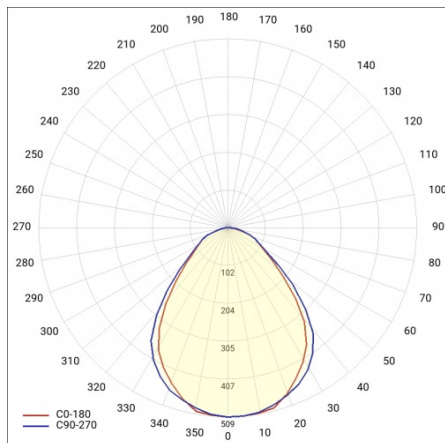

MADERA 3 LED 480X480MM 2150LM 830 IP44 PRM GRAY (19W)

DETAILED CARD

TECHNICAL PARAMETERS TABLE

Nominal power [W]:	19	Diffuser material:	PS
Index:	497087	Diffuser colour:	transparent
Colour temperature [K]:	3000	Material of the body:	powder coated steel
EAN:	5905963497087	Mounting dimensions [mm]:	400/365
Luminous flux [lm]:	2150	Ingress protection:	IP44
Light source:	LED module	Mounting version:	surface
Diffuser type:	PRM	Net weight [kg]:	4
Rated power of the luminaire [W]:	20.90	Warranty [years]:	5
Colour of the body:	grey	CE certificate:	254/2023
Supply voltage [V]:	220-240	Category type:	louvres
Dimensions (H/W/T/S) [mm]:	480/480/68	Luminaire rated power O_{min} [W]:	20.40
Frequency [Hz]:	50 - 60	LED lifespan L70B50 [h]:	95000
Energy efficiency class:	E	LED lifespan L80B20 [h]:	60000
Luminous efficacy [lm/W]:	105	LED lifespan L90B10 [h]:	29000
Electrical protection class:	I	Light distribution type:	lambertian
Colour rendering index:	>80	Manual:	Download PDF
SDCM:	≤ 3	Pliik LDT:	Download

LIGHT CURVES

Card creation date: 03 January 2025

The company reserves the right to make design changes or upgrades in the presented product. Product data sheet does not constitute an offer. * Parameter tolerance is +/- 10%

This product is a subject to electric and electronic waste equipment regulations (WEEE).

Certificate CE - Nr: 254/2023

Lena Lighting S.A.
ul. Kórnicka 52, 63-000 Środa Wielkopolska
tel. +48 61 28 60 333 (Pn-Pt, 8-16), e-mail: hello@lenalighting.pl, www.lenalighting.pl