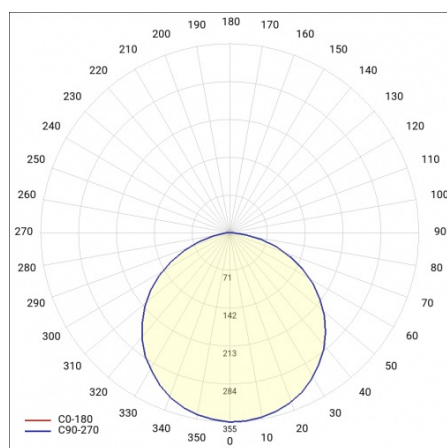

MADERA 3 LED 310X310MM1850LM 840 IP44 OPAL WHITE (15W)

DETAILED CARD

TECHNICAL PARAMETERS TABLE

Nominal power [W]:	15	Diffuser material:	PS
Index:	497582	Material of the body:	powder coated steel
Colour temperature [K]:	4000	Mounting dimensions [mm]:	168/210
EAN:	5905963497582	Ingress protection:	IP44
Luminous flux [lm]:	1850	Mounting version:	surface
Light source:	LED module	Net weight [kg]:	2.200
Diffuser type:	OPAL	Warranty [years]:	5
Rated power of the luminaire [W]:	16.50	CE certificate:	254/2023
Colour of the body:	white	Category type:	louvres
Supply voltage [V]:	220-240	Luminaire rated power O_{min} [W]:	16
Dimensions (H/W/T/S) [mm]:	310/310/68	LED lifespan L70B50 [h]:	95000
Frequency [Hz]:	50 - 60	LED lifespan L80B20 [h]:	60000
Energy efficiency class:	E	LED lifespan L90B10 [h]:	29000
Luminous efficacy [lm/W]:	116	Light distribution type:	lambertian
Electrical protection class:	I	Manual:	Download PDF
Colour rendering index:	>80	Plik LDT:	Download

LIGHT CURVES

Card creation date: 03 January 2025

The company reserves the right to make design changes or upgrades in the presented product. Product data sheet does not constitute an offer. * Parameter tolerance is +/- 10%

This product is a subject to electric and electronic waste equipment regulations (WEEE).

Certificate CE - Nr: 254/2023

Lena Lighting S.A.
ul. Kórnicka 52, 63-000 Środa Wielkopolska
tel. +48 61 28 60 333 (Pn-Pt, 8-16), e-mail: hello@lenalighting.pl, www.lenalighting.pl