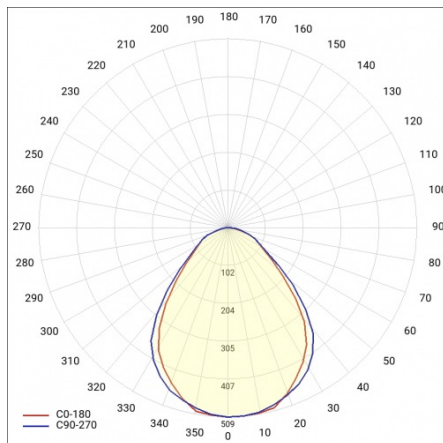

MADERA 3 LED 310X310MM 1900LM 840 IP44 RCR PRM GRAY (15W)

DETAILED CARD

TECHNICAL PARAMETERS TABLE

Nominal power [W]:	15	Diffuser material:	PS
Index:	497032	Diffuser colour:	transparent
Colour temperature [K]:	4000	Material of the body:	powder coated steel
EAN:	5905963497032	Mounting dimensions [mm]:	168/210
Luminous flux [lm]:	1900	Ingress protection:	IP44
Light source:	LED module	Mounting version:	surface
Diffuser type:	PRM	Net weight [kg]:	2.200
Motion sensor:	yes	Warranty [years]:	5
Rated power of the luminaire [W]:	16.50	CE certificate:	254/2023
Colour of the body:	grey	Category type:	louvres
Supply voltage [V]:	220-240	Luminaire rated power O_{min} [W]:	16
Dimensions (H/W/T/S) [mm]:	310/310/68	LED lifespan L70B50 [h]:	95000
Frequency [Hz]:	50 - 60	LED lifespan L80B20 [h]:	60000
Energy efficiency class:	D	LED lifespan L90B10 [h]:	29000
Luminous efficacy [lm/W]:	119	Light distribution type:	lambertian
Electrical protection class:	I	Manual:	Download PDF
Colour rendering index:	>80	Plik LDT:	Download

LIGHT CURVES

Card creation date: 03 January 2025

The company reserves the right to make design changes or upgrades in the presented product. Product data sheet does not constitute an offer. * Parameter tolerance is +/- 10%

This product is a subject to electric and electronic waste equipment regulations (WEEE).

Certificate CE - Nr: 254/2023

Lena Lighting S.A.
ul. Kórnicka 52, 63-000 Środa Wielkopolska
tel. +48 61 28 60 333 (Pn-Pt, 8-16), e-mail: hello@lenalighting.pl, www.lenalighting.pl