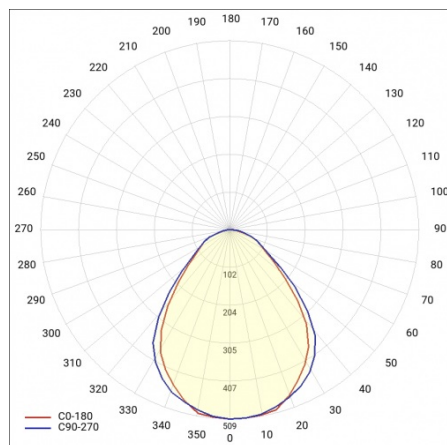

MADERA 3 LED 310X310MM 1900LM 840 IP44 PRM GRAY (15W)

DETAILED CARD

TECHNICAL PARAMETERS TABLE

Nominal power [W]:	15	Diffuser material:	PS
Index:	497018	Diffuser colour:	transparent
Colour temperature [K]:	4000	Material of the body:	powder coated steel
EAN:	5905963497018	Mounting dimensions [mm]:	168/210
Luminous flux [lm]:	1900	Ingress protection:	IP44
Light source:	LED module	Mounting version:	surface
Diffuser type:	PRM	Net weight [kg]:	2.200
Rated power of the luminaire [W]:	16.50	Warranty [years]:	5
Colour of the body:	grey	CE certificate:	254/2023
Supply voltage [V]:	220-240	Category type:	louvres
Dimensions (H/W/T/S) [mm]:	310/310/68	Luminaire rated power O_{min} [W]:	16
Frequency [Hz]:	50 - 60	LED lifespan L70B50 [h]:	95000
Energy efficiency class:	D	LED lifespan L80B20 [h]:	60000
Luminous efficacy [lm/W]:	119	LED lifespan L90B10 [h]:	29000
Electrical protection class:	I	Light distribution type:	lambertian
Colour rendering index:	>80	Manual:	Download PDF
		Plik LDT:	Download

LIGHT CURVES

Card creation date: 03 January 2025

The company reserves the right to make design changes or upgrades in the presented product. Product data sheet does not constitute an offer. * Parameter tolerance is +/- 10%

This product is a subject to electric and electronic waste equipment regulations (WEEE).

Certificate CE - Nr: 254/2023

Lena Lighting S.A.
ul. Kórnicka 52, 63-000 Środa Wielkopolska
tel. +48 61 28 60 333 (Pn-Pt, 8-16), e-mail: hello@lenalighting.pl, www.lenalighting.pl