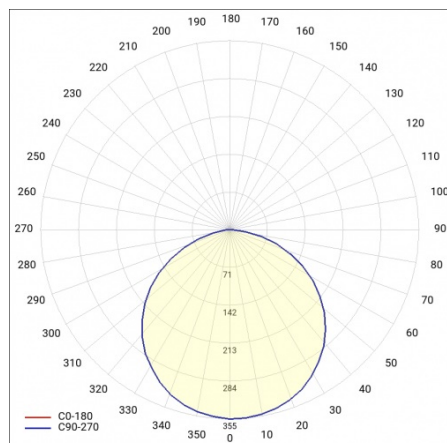

MADERA 3 LED 310X310MM 1850LM 840 IP44 RCR OPAL GRAY (15W)

DETAILED CARD

TECHNICAL PARAMETERS TABLE

Nominal power [W]:	15	Diffuser material:	PS
Index:	497223	Material of the body:	powder coated steel
Colour temperature [K]:	4000	Mounting dimensions [mm]:	168/210
EAN:	5905963497223	Ingress protection:	IP44
Luminous flux [lm]:	1850	Mounting version:	surface
Light source:	LED module	Net weight [kg]:	2.200
Diffuser type:	OPAL	Warranty [years]:	5
Motion sensor:	yes	CE certificate:	254/2023
Rated power of the luminaire [W]:	16.50	Category type:	louvres
Colour of the body:	gray	Luminaire rated power O_{min} [W]:	16
Supply voltage [V]:	220-240	LED lifespan L70B50 [h]:	95000
Dimensions (H/W/T/S) [mm]:	310/310/68	LED lifespan L80B20 [h]:	60000
Frequency [Hz]:	50 - 60	LED lifespan L90B10 [h]:	29000
Energy efficiency class:	E	Light distribution type:	lambertian
Luminous efficacy [lm/W]:	116	Manual:	Download PDF
Electrical protection class:	I	Plik LDT:	Download
Colour rendering index:	>80		

LIGHT CURVES

Card creation date: 03 January 2025

The company reserves the right to make design changes or upgrades in the presented product. Product data sheet does not constitute an offer. * Parameter tolerance is +/- 10%

This product is a subject to electric and electronic waste equipment regulations (WEEE).

Certificate CE - Nr: 254/2023

Lena Lighting S.A.
ul. Kórnicka 52, 63-000 Środa Wielkopolska
tel. +48 61 28 60 333 (Pn-Pt, 8-16), e-mail: hello@lenalighting.pl, www.lenalighting.pl