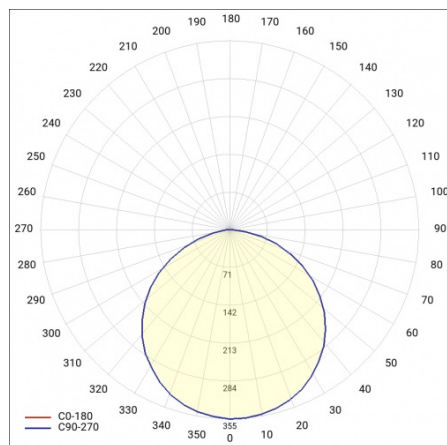

MADERA 3 LED 310X310MM 1850LM 840 IP44 RCR OPAL GRAY (15W)

DETAILED CARD

TECHNICAL PARAMETERS TABLE

Nominal power [W]:	15	Diffuser material:	PS
Index:	497223	Material of the body:	powder coated steel
Colour temperature [K]:	4000	Mounting dimensions [mm]:	168/210
EAN:	5905963497223	Ingress protection:	IP44
Luminous flux [lm]:	1850	Mounting version:	surface
Light source:	LED module	Net weight [kg]:	2.200
Diffuser type:	OPAL	Warranty [years]:	5
Motion sensor:	yes	CE certificate:	254/2023
Rated power of the luminaire [W]:	16.50	Category type:	louvres
Colour of the body:	gray	Luminaire rated power O_{min} [W]:	16
Supply voltage [V]:	220-240	LED lifespan L70B50 [h]:	95000
Dimensions (H/W/T/S) [mm]:	310/310/68	LED lifespan L80B20 [h]:	60000
Frequency [Hz]:	50 - 60	LED lifespan L90B10 [h]:	29000
Energy efficiency class:	E	Light distribution type:	lambertian
Luminous efficacy [lm/W]:	116	Manual:	Download PDF
Electrical protection class:	I	Pliik LDT:	Download
Colour rendering index:	>80		

LIGHT CURVES

Card creation date: 03 January 2025

The company reserves the right to make design changes or upgrades in the presented product. Product data sheet does not constitute an offer. * Parameter tolerance is +/- 10%

This product is a subject to electric and electronic waste equipment regulations (WEEE).

Certificate CE - Nr: 254/2023

Lena Lighting S.A.
ul. Kórnicka 52, 63-000 Środa Wielkopolska
tel. +48 61 28 60 333 (Pn-Pt, 8-16), e-mail: hello@lenalighting.pl, www.lenalighting.pl