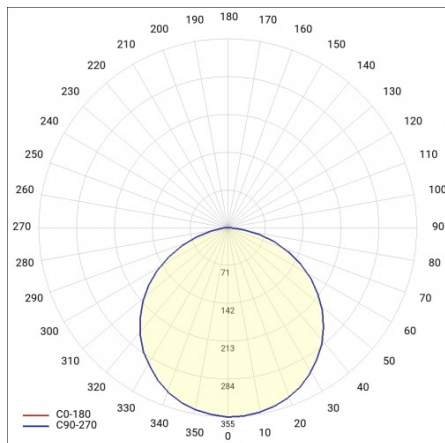

MADERA 3 LED 310X310MM 1850LM 840 IP44 RCR OPAL WHITE (15W)

DETAILED CARD

TECHNICAL PARAMETERS TABLE

Nominal power [W]:	15	Diffuser material:	PS
Index:	497605	Material of the body:	powder coated steel
Colour temperature [K]:	4000	Mounting dimensions [mm]:	168/210
EAN:	5905963497605	Ingress protection:	IP44
Luminous flux [lm]:	1850	Mounting version:	surface
Light source:	LED module	Net weight [kg]:	2.200
Diffuser type:	OPAL	Warranty [years]:	5
Motion sensor:	yes	CE certificate:	254/2023
Rated power of the luminaire [W]:	16.50	Category type:	louvres
Colour of the body:	white	Luminaire rated power O_{min} [W]:	16
Supply voltage [V]:	220-240	LED lifespan L70B50 [h]:	95000
Dimensions (H/W/T/S) [mm]:	310/310/68	LED lifespan L80B20 [h]:	60000
Frequency [Hz]:	50 - 60	LED lifespan L90B10 [h]:	29000
Energy efficiency class:	E	Light distribution type:	lambertian
Luminous efficacy [lm/W]:	116	Manual:	Download PDF
Electrical protection class:	I	Pliik LDT:	Download
Colour rendering index:	>80		

LIGHT CURVES

Card creation date: 03 January 2025

The company reserves the right to make design changes or upgrades in the presented product. Product data sheet does not constitute an offer. * Parameter tolerance is +/- 10%

This product is a subject to electric and electronic waste equipment regulations (WEEE).

Certificate CE - Nr: 254/2023

Lena Lighting S.A.
ul. Kórnicka 52, 63-000 Środa Wielkopolska
tel. +48 61 28 60 333 (Pn-Pt, 8-16), e-mail: hello@lenalighting.pl, www.lenalighting.pl