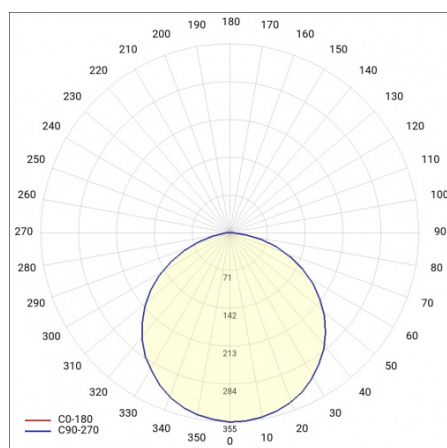

MADERA 3 LED 310X310MM 1850LM 840 IP44 OPAL GRAY (15W)

DETAILED CARD

TECHNICAL PARAMETERS TABLE

Nominal power [W]:	15	Diffuser material:	PS
Index:	497209	Material of the body:	powder coated steel
Colour temperature [K]:	4000	Mounting dimensions [mm]:	168/210
EAN:	5905963497209	Ingress protection:	IP44
Luminous flux [lm]:	1850	Mounting version:	surface
Light source:	LED module	Net weight [kg]:	2.200
Diffuser type:	OPAL	Warranty [years]:	5
Rated power of the luminaire [W]:	16.50	CE certificate:	254/2023
Colour of the body:	grey	Category type:	louvres
Supply voltage [V]:	220-240	Luminaire rated power O_{min} [W]:	16
Dimensions (H/W/T/S) [mm]:	310/310/68	LED lifespan L70B50 [h]:	95000
Frequency [Hz]:	50 - 60	LED lifespan L80B20 [h]:	60000
Energy efficiency class:	E	LED lifespan L90B10 [h]:	29000
Luminous efficacy [lm/W]:	116	Light distribution type:	lambertian
Electrical protection class:	I	Manual:	Download PDF
Colour rendering index:	>80	Plik LDT:	Download

LIGHT CURVES

Card creation date: 03 January 2025

The company reserves the right to make design changes or upgrades in the presented product. Product data sheet does not constitute an offer. * Parameter tolerance is +/- 10%

This product is a subject to electric and electronic waste equipment regulations (WEEE).

Certificate CE - Nr: 254/2023

Lena Lighting S.A.
ul. Kórnicka 52, 63-000 Środa Wielkopolska
tel. +48 61 28 60 333 (Pn-Pt, 8-16), e-mail: hello@lenalighting.pl, www.lenalighting.pl