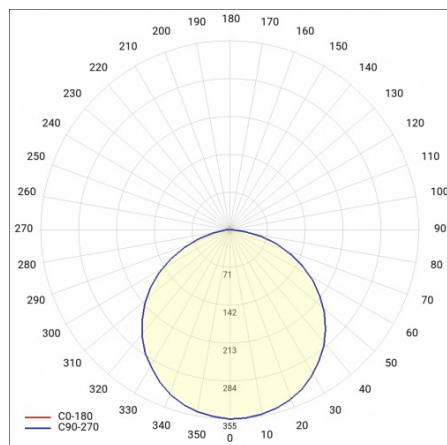

MADERA 3 LED 310X310MM 1800LM 830 IP44 RCR OPAL GRAY (15W)

DETAILED CARD

TECHNICAL PARAMETERS TABLE

Nominal power [W]:	15	SDCM:	≤ 3
Index:	497216	Diffuser material:	PS
Colour temperature [K]:	3000	Material of the body:	powder coated steel
EAN:	5905963497216	Mounting dimensions [mm]:	168/210
Luminous flux [lm]:	1800	Ingress protection:	IP44
Light source:	LED module	Mounting version:	surface
Diffuser type:	OPAL	Net weight [kg]:	2.200
Motion sensor:	yes	Warranty [years]:	5
Rated power of the luminaire [W]:	16.50	CE certificate:	254/2023
Colour of the body:	grey	Category type:	louvres
Supply voltage [V]:	220-240	Luminaire rated power O_{min} [W]:	16
Dimensions (H/W/T/S) [mm]:	310/310/68	LED lifespan L70B50 [h]:	95000
Frequency [Hz]:	50 - 60	LED lifespan L80B20 [h]:	60000
Energy efficiency class:	E	LED lifespan L90B10 [h]:	29000
Luminous efficacy [lm/W]:	113	Light distribution type:	lambertian
Electrical protection class:	I	Manual:	Download PDF
Colour rendering index:	>80	Plik LDT:	Download

LIGHT CURVES

Card creation date: 03 January 2025

The company reserves the right to make design changes or upgrades in the presented product. Product data sheet does not constitute an offer. * Parameter tolerance is +/- 10%

This product is a subject to electric and electronic waste equipment regulations (WEEE).

Certificate CE - Nr: 254/2023

Lena Lighting S.A.
ul. Kórnicka 52, 63-000 Środa Wielkopolska
tel. +48 61 28 60 333 (Pn-Pt, 8-16), e-mail: hello@lenalighting.pl, www.lenalighting.pl