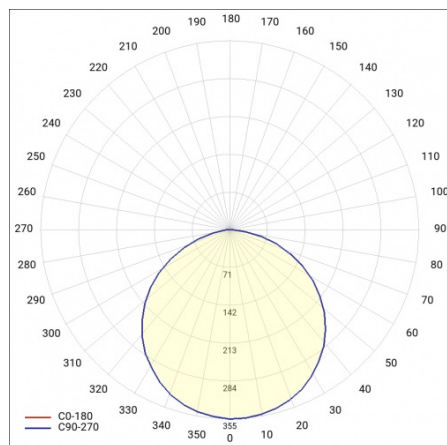

MADERA 3 LED 310X310MM 1800LM 830 IP44 OPAL WHITE (15W)

DETAILED CARD

TECHNICAL PARAMETERS TABLE

Nominal power [W]:	15	SDCM:	≤ 3
Index:	497575	Diffuser material:	PS
Colour temperature [K]:	3000	Material of the body:	powder coated steel
EAN:	5905963497575	Mounting dimensions [mm]:	168/210
Luminous flux [lm]:	1800	Ingress protection:	IP44
Light source:	LED module	Mounting version:	surface
Diffuser type:	OPAL	Net weight [kg]:	2.200
Rated power of the luminaire [W]:	16.50	Warranty [years]:	5
Colour of the body:	white	CE certificate:	254/2023
Supply voltage [V]:	220-240	Category type:	louvres
Dimensions (H/W/T/S) [mm]:	310/310/68	Luminaire rated power O_{min} [W]:	16
Frequency [Hz]:	50 - 60	LED lifespan L70B50 [h]:	95000
Energy efficiency class:	E	LED lifespan L80B20 [h]:	60000
Luminous efficacy [lm/W]:	113	LED lifespan L90B10 [h]:	29000
Electrical protection class:	I	Light distribution type:	lambertian
Colour rendering index:	>80	Manual:	Download PDF
		Plik LDT:	Download

LIGHT CURVES

Card creation date: 03 January 2025

The company reserves the right to make design changes or upgrades in the presented product. Product data sheet does not constitute an offer. * Parameter tolerance is +/- 10%

This product is a subject to electric and electronic waste equipment regulations (WEEE).

Certificate CE - Nr: 254/2023

Lena Lighting S.A.
ul. Kórnicka 52, 63-000 Środa Wielkopolska
tel. +48 61 28 60 333 (Pn-Pt, 8-16), e-mail: hello@lenalighting.pl, www.lenalighting.pl