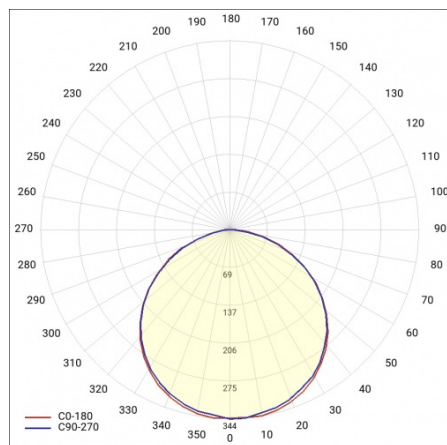

MADERA 3 LED 1200X350MM 5100LM 840 IP44 OPAL GRAY (41W)

DETAILED CARD

TECHNICAL PARAMETERS TABLE

Nominal power [W]:	41	Diffuser material:	PS
Index:	497377	Material of the body:	powder coated steel
Colour temperature [K]:	4000	Mounting dimensions [mm]:	265/1035
EAN:	5905963497377	Ingress protection:	IP44
Luminous flux [lm]:	5100	Mounting version:	surface
Light source:	LED module	Net weight [kg]:	6.800
Diffuser type:	OPAL	Warranty [years]:	5
Rated power of the luminaire [W]:	43.70	CE certificate:	254/2023
Colour of the body:	grey	Category type:	louvres
Supply voltage [V]:	220-240	Luminaire rated power P_{min} [W]:	43.30
Dimensions (H/W/T/S) [mm]:	1170/350/68	AC voltage range [V]:	198-264
Frequency [Hz]:	50 - 60	LED lifespan L70B50 [h]:	95000
Energy efficiency class:	D	LED lifespan L80B20 [h]:	60000
Luminous efficacy [lm/W]:	118	LED lifespan L90B10 [h]:	29000
Electrical protection class:	I	Light distribution type:	lambertian
Colour rendering index:	>80	Manual:	Download PDF
Power factor:	0.93	Plik LDT:	Download

LIGHT CURVES

Card creation date: 03 January 2025

The company reserves the right to make design changes or upgrades in the presented product. Product data sheet does not constitute an offer. * Parameter tolerance is +/- 10%

This product is a subject to electric and electronic waste equipment regulations (WEEE).

Certificate CE - Nr: 254/2023

Lena Lighting S.A.
ul. Kórnicka 52, 63-000 Środa Wielkopolska
tel. +48 61 28 60 333 (Pn-Pt, 8-16), e-mail: hello@lenalighting.pl, www.lenalighting.pl