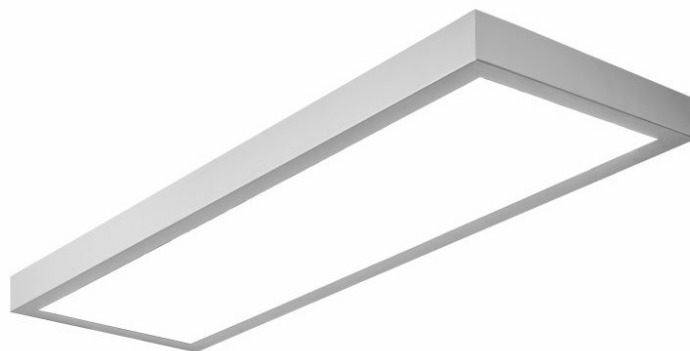

MADERA 3 LED 1200X350MM 5100LM 840 IP44 OPAL GRAY (41W)

DETAILED CARD

TECHNICAL PARAMETERS

Ingress protection:	IP44
Nominal power [W]:	41
Luminous flux [lm]*:	5100
Colour rendering index:	>80
Energy efficiency class:	D
Material of the body:	powder coated steel
Diffuser material:	PS
Diffuser type:	OPAL
Mounting version:	surface

CHARACTERISTICS

Surface mounted, square LED fitting with high luminous flux, made of steel sheet, powder-coated grey; equipped with energy-saving light source LED-GO!. OPAL or PRM PMMA diffuser ensures even light distribution and no glare effect. Decorative fitting available in two diffuser sizes; optional equipment: radio motion sensor (RCR).

APPLICATION

Surface-mounted luminaire intended for indoor use in offices or common rooms. Suitable as a general light source in representative rooms. Available option with a radio motion sensor (RCR) – particularly well suited for passageways and usable rooms. Product designed for surface mounting either on ceilings or on walls.