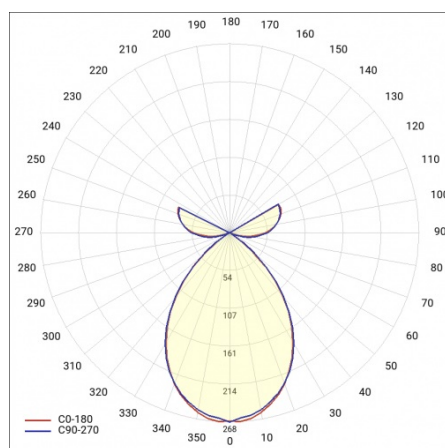

DOBLO LED 50W DALI WHITE 3000K

DETAILED CARD

TECHNICAL PARAMETERS TABLE

Nominal power [W]:	50	LED lifespan L70B50 [h]:	50000
Index:	094101	Diffuser material:	PS
Colour temperature [K]:	3000	Material of the body:	powder coated steel
Light source:	LED module	Dimensions (H/W/T/S) [mm]:	1180/200/52
Luminous flux [lm]:	4950	Impact resistance:	IK07
Diffuser type:	OPAL	Ingress protection:	IP20
Rated power of the luminaire [W]:	54	Mounting version:	suspended
Colour of the body:	white	Working temperature [°C]:	from -20 to +35
Supply voltage [V]:	220-240	Net weight [kg]:	6.700
DIMM DALI:	yes	Warranty [years]:	5
Frequency [Hz]:	50 - 60	CE certificate:	371/2023
Energy efficiency class:	F	EAN:	5905963094101
Luminous efficacy [lm/W]:	91	Category type:	louvres
Electrical protection class:	I	Luminaire rated power P_{min} [W]:	50
Colour rendering index:	>80	Manual:	Download PDF
SDCM:	≤ 3	Pliik LDT:	Download

LIGHT CURVES

Card creation date: 08 January 2025

The company reserves the right to make design changes or upgrades in the presented product. Product data sheet does not constitute an offer. * Parameter tolerance is +/- 10%

This product is a subject to electric and electronic waste equipment regulations (WEEE).

Certificate CE - Nr: 371/2023

Lena Lighting S.A.
ul. Kórnicka 52, 63-000 Środa Wielkopolska
tel. +48 61 28 60 333 (Pn-Pt, 8-16), e-mail: hello@lenalighting.pl, www.lenalighting.pl