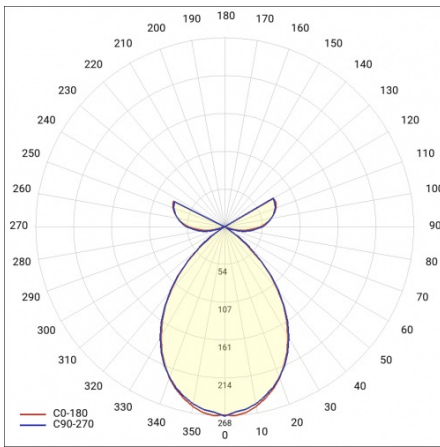

DOBLO LED 36W WHITE 3000K

DETAILED CARD

TECHNICAL PARAMETERS TABLE

Nominal power [W]:	36	LED lifespan L70B50 [h]:	50000
Index:	094002	Diffuser material:	PS
Colour temperature [K]:	3000	Material of the body:	powder coated steel
Light source:	LED module	Dimensions (H/W/T/S) [mm]:	1180/200/52
Luminous flux [lm]:	3550	Impact resistance:	IK07
Diffuser type:	OPAL	Ingress protection:	IP20
Rated power of the luminaire [W]:	38	Mounting version:	suspended
Colour of the body:	white	Working temperature [°C]:	from -15 to +35
Supply voltage [V]:	220-240	Net weight [kg]:	6.600
Frequency [Hz]:	50 - 60	Warranty [years]:	5
Energy efficiency class:	F	CE certificate:	371/2023
Luminous efficacy [lm/W]:	93	EAN:	5905963094002
Electrical protection class:	I	Category type:	louvres
Colour rendering index:	>80	Luminaire rated power P_{min} [W]:	36
SDCM:	≤ 3	Manual:	Download PDF
		Plik LDT:	Download

LIGHT CURVES

Card creation date: 08 January 2025

The company reserves the right to make design changes or upgrades in the presented product. Product data sheet does not constitute an offer. * Parameter tolerance is +/- 10%

This product is a subject to electric and electronic waste equipment regulations (WEEE).

Certificate CE - Nr: 371/2023