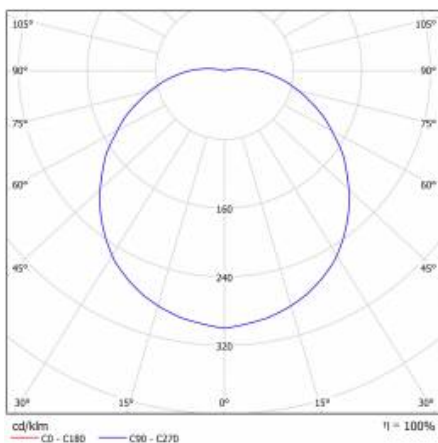

CAPELLA LED PLUS IOT 1020LM 840 IP54 WHITE (11W) 320MM

DETAILED CARD

TECHNICAL PARAMETERS TABLE

Light source:	LED module	Ring material:	ABS
Nominal power [W]:	11	Ring colour:	white
Rated power of the luminaire [W]:	11.20	Dimensions (H/W/T/S) [mm]:	320/105
Supply voltage [V]:	220-240	Mounting dimensions [mm]:	158
Frequency [Hz]:	50 - 60	Impact resistance:	IK06
Luminous flux [lm]:	1020	Ingress protection:	IP54
Luminous efficacy [lm/W]:	92	Mounting version:	surface
Energy efficiency class:	F	Working temperature [°C]:	from -10 to +35
Electrical protection class:	II	Accessories included:	assembly system for IoT, sealing, extraction, 2x cable cover, screws, dowels 6mm
Colour temperature [K]:	4000	Dimensions of single box [mm]:	342/342/122
Colour rendering index:	>80	Net weight [kg]:	0.950
SDCM:	≤ 3	Warranty [years]:	5
Power factor:	0.92	CE certificate:	375/2023
LED lifespan L70B50 [h]:	60000	Index:	951459
Beam angle [°]:	120	EAN:	5905963951459
Diffuser material:	PC	Category type:	bulkheads
Diffuser type:	OPAL	Version:	Standard
Diffuser colour:	white	UGR (4H8H):	16,1-24,2
Optics material:	PMMA	Light distribution type:	labertowski
Optics:	lens	Dimensions of bulk box (H/W/D) [mm]:	794/1194/982
Material of the body:	ABS	Photobiological safety:	Risk Group 1 (no photobiological hazard under normal behavioral limitation)
Colour of the body:	white	Manual:	Download PDF

LIGHT CURVES

Card creation date: 23 March 2020

The company reserves the right to make design changes or upgrades in the presented product. Product data sheet does not constitute an offer. * Parameter tolerance is +/- 10%

This product is a subject to electric and electronic waste equipment regulations (WEEE).

Certificate CE - Nr: 375/2023

Lena Lighting S.A.
ul. Kórnicka 52, 63-000 Środa Wielkopolska
tel. +48 61 28 60 333 (Pn-Pt, 8-16), e-mail: hello@lenalighting.pl, www.lenalighting.pl