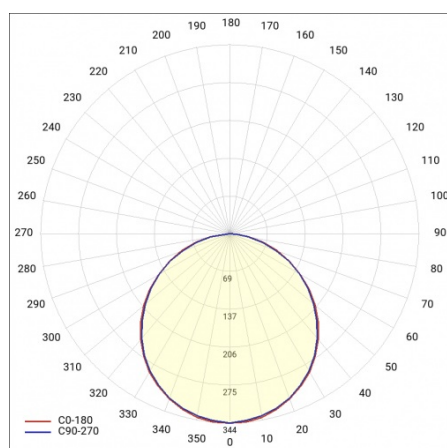

COMPACT LED EVO N RCR 2900LM PLX II KL IP20

1200X250 830 (25W)

DETAILED CARD

TECHNICAL PARAMETERS TABLE

Nominal power [W]:	25	Colour of the body:	white
Index:	630477	Dimensions (H/W/T/S) [mm]:	1195/250/66
Light source:	LED module	Ingress protection:	IP20
Colour temperature [K]:	3000	Mounting version:	surface mounted; recessed mounted in modular ceiling possible
Luminous flux [lm]:	2900	Working temperature [°C]:	from -20 to +35
Diffuser type:	OPAL	Net weight [kg]:	2.300
Supply voltage [V]:	220-240	Warranty [years]:	5
Diffuser material:	PS	EAN:	5905963630477
Frequency [Hz]:	50 - 60	Category type:	louvres
Motion sensor:	yes	LED lifespan L70B50 [h]:	132000
Luminous efficacy [lm/W]:	104	LED lifespan L80B20 [h]:	84000
Energy efficiency class:	E	LED lifespan L90B10 [h]:	42000
Electrical protection class:	II	Photobiological safety:	Risk Group 1 (no photobiological hazard under normal behavioral limitation)
Colour rendering index:	>80	CE certificate:	361/2023
SDCM:	≤ 3	PZH certificate:	B-BK-60212-0070/20 B-BK-60212-0042/20
Power factor:	0.95	Warranty [years]:	5
Material of the body:	ABS	Manual:	Download PDF
		ENEC Certificate:	
		Plik LDT:	Download

LIGHT CURVES

Card creation date: 08 January 2025

The company reserves the right to make design changes or upgrades in the presented product. Product data sheet does not constitute an offer. * Parameter tolerance is +/- 10%

This product is a subject to electric and electronic waste equipment regulations (WEEE).

Certificate CE - Nr: 361/2023

Lena Lighting S.A.
ul. Kórnicka 52, 63-000 Środa Wielkopolska
tel. +48 61 28 60 333 (Pn-Pt, 8-16), e-mail: hello@lenalighting.pl, www.lenalighting.pl