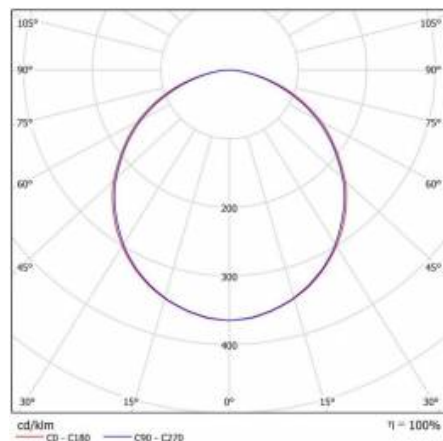

PROXIMA LED 24W 4000K

DETAILED CARD

TECHNICAL PARAMETERS TABLE

Light source:	LED module	Ingress protection:	IP65/54
Nominal power [W]:	24	Mounting version:	surface
Rated power of the luminaire [W]:	29	Working temperature [°C]:	from -20 to +35
Supply voltage [V]:	220-240	Net weight [kg]:	1.250
Frequency [Hz]:	50 - 60	Warranty [years]:	5
Luminous flux [lm]:	2300	CE certificate:	387/2023
Luminous efficacy [lm/W]:	79	Index:	311420/PA
Energy efficiency class:	F	EAN:	5905963311420/PA
Electrical protection class:	I	Category type:	bulkheads
Colour temperature [K]:	4000	Product line:	standard
Colour rendering index:	>80	ETIM class:	EC002892
Power factor:	0.90	LED lifespan L70B50 [h]:	110000
Beam angle [°]:	120	LED lifespan L80B20 [h]:	72000
Diffuser material:	PC	LED lifespan L90B10 [h]:	36000
Diffuser type:	OPAL	Photobiological safety:	Risk Group 1 (no photobiological hazard under normal behavioral limitation)
Material of the body:	PP	Warranty [years]:	2
Colour of the body:	white	Manual:	Download PDF
Dimensions (H/W/T/S) [mm]:	ø390/95	PZH certificate:	HK/K/0389/01/2017
Impact resistance:	IK10		

LIGHT CURVES

Card creation date: 30 April 2021

The company reserves the right to make design changes or upgrades in the presented product. Product data sheet does not constitute an offer. * Parameter tolerance is +/- 10%

This product is a subject to electric and electronic waste equipment regulations (WEEE).

Certificate CE - Nr: 387/2023

Lena Lighting S.A.
ul. Kórnicka 52, 63-000 Środa Wielkopolska
tel. +48 61 28 60 333 (Pn-Pt, 8-16), e-mail: hello@lenalighting.pl, www.lenalighting.pl