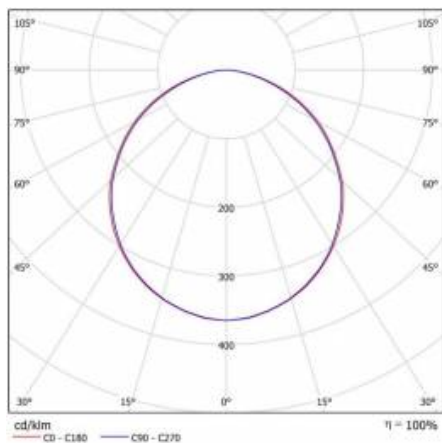

PROXIMA LED 24W 3000K

DETAILED CARD

TECHNICAL PARAMETERS TABLE

Light source:	LED module	Ingress protection:	IP65/54
Nominal power [W]:	24	Mounting version:	surface
Rated power of the luminaire [W]:	29	Working temperature [°C]:	from -20 to +35
Supply voltage [V]:	220-240	Net weight [kg]:	1.250
Frequency [Hz]:	50 - 60	Warranty [years]:	5
Luminous flux [lm]:	2150	CE certificate:	387/2023
Luminous efficacy [lm/W]:	74	Index:	311406/PA
Energy efficiency class:	F	EAN:	5905963311406/PA
Electrical protection class:	I	Category type:	bulkheads
Colour temperature [K]:	3000	Product line:	standard
Colour rendering index:	>80	ETIM class:	EC002892
Power factor:	0.90	LED lifespan L70B50 [h]:	110000
Beam angle [°]:	120	LED lifespan L80B20 [h]:	72000
Diffuser material:	PC	LED lifespan L90B10 [h]:	36000
Diffuser type:	OPAL	Photobiological safety:	Risk Group 1 (no photobiological hazard under normal behavioral limitation)
Material of the body:	PP	Warranty [years]:	2
Colour of the body:	white	Manual:	Download PDF
Dimensions (H/W/T/S) [mm]:	ø390/95	PZH certificate:	HK/K/0389/01/2017
Impact resistance:	IK10		

LIGHT CURVES

Card creation date: 24 May 2021

The company reserves the right to make design changes or upgrades in the presented product. Product data sheet does not constitute an offer. * Parameter tolerance is +/- 10%

This product is a subject to electric and electronic waste equipment regulations (WEEE).

Certificate CE - Nr: 387/2023

Lena Lighting S.A.
ul. Kórnicka 52, 63-000 Środa Wielkopolska
tel. +48 61 28 60 333 (Pn-Pt, 8-16), e-mail: hello@lenalighting.pl, www.lenalighting.pl