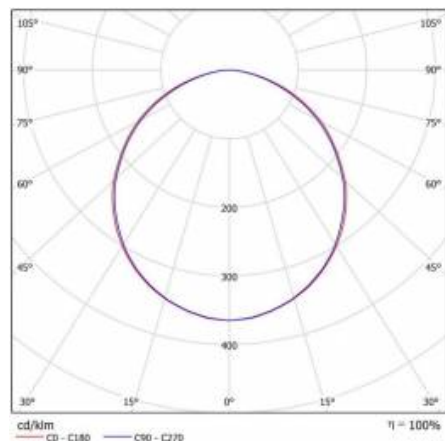

PROXIMA LED 24W 3000K

DETAILED CARD

TECHNICAL PARAMETERS TABLE

Light source:	LED module	Ingress protection:	IP65/54
Nominal power [W]:	24	Mounting version:	surface
Rated power of the luminaire [W]:	29	Working temperature [°C]:	from -20 to +35
Supply voltage [V]:	220-240	Net weight [kg]:	1.250
Frequency [Hz]:	50 - 60	Warranty [years]:	5
Luminous flux [lm]:	2150	CE certificate:	387/2023
Luminous efficacy [lm/W]:	74	Index:	311406/PA
Energy efficiency class:	F	EAN:	5905963311406/PA
Electrical protection class:	I	Category type:	bulkheads
Colour temperature [K]:	3000	Product line:	standard
Colour rendering index:	>80	ETIM class:	EC002892
Power factor:	0.90	LED lifespan L70B50 [h]:	110000
Beam angle [°]:	120	LED lifespan L80B20 [h]:	72000
Diffuser material:	PC	LED lifespan L90B10 [h]:	36000
Diffuser type:	OPAL	Photobiological safety:	Risk Group 1 (no photobiological hazard under normal behavioral limitation)
Material of the body:	PP	Warranty [years]:	2
Colour of the body:	white	Manual:	Download PDF
Dimensions (H/W/T/S) [mm]:	ø390/95	PZH certificate:	HK/K/0389/01/2017
Impact resistance:	IK10		

LIGHT CURVES

Card creation date: 24 May 2021

The company reserves the right to make design changes or upgrades in the presented product. Product data sheet does not constitute an offer. * Parameter tolerance is +/- 10%

This product is a subject to electric and electronic waste equipment regulations (WEEE).

Certificate CE - Nr: 387/2023

Lena Lighting S.A.
ul. Kórnicka 52, 63-000 Środa Wielkopolska
tel. +48 61 28 60 333 (Pn-Pt, 8-16), e-mail: hello@lenalighting.pl, www.lenalighting.pl