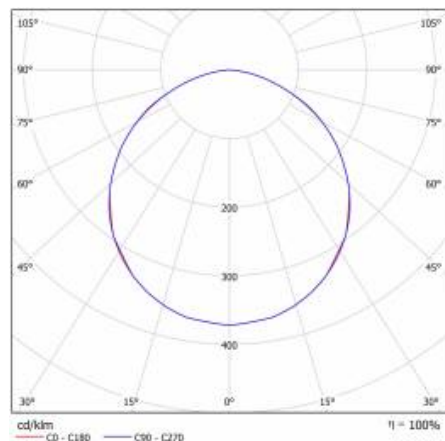

GAMMA LED 280 1000LM 840 IP54 II KL. OPAL WHITE (12W) 280MM

DETAILED CARD

TECHNICAL PARAMETERS TABLE

Index:	226748
EAN:	5905963226748
Light source:	LED module
Nominal power [W]:	12
Rated power of the luminaire [W]:	13
Supply voltage [V]:	220-240
Luminous flux [lm]:	1000
Luminous efficacy [lm/W]:	73
Energy efficiency class:	F
Electrical protection class:	II
Colour temperature [K]:	4000
Colour rendering index:	>80
SDCM:	≤ 5
Power factor:	0.98
LED lifespan L70B50 [h]:	90000
Beam angle [°]:	120
Surge protection [kV]:	1
Diffuser material:	PC
Diffuser type:	OPAL

Diffuser colour:	white
Optics material:	PC
Material of the body:	PP
Colour of the body:	white
Dimensions (H/W/T/S) [mm]:	ø280/72
Mounting dimensions [mm]:	160
Impact resistance:	IK10
Ingress protection:	IP54
Mounting version:	surface
Working temperature [°C]:	from -20 to +25
Dimensions of single box [mm]:	280/75/280
Net weight [kg]:	0.380
Category type:	bulkheads
Version:	280
Light distribution type:	open space
Warranty [years]:	5
CE certificate:	392/2023
Manual:	Download PDF

LIGHT CURVES

Card creation date: 06 June 2024

The company reserves the right to make design changes or upgrades in the presented product. Product data sheet does not constitute an offer. * Parameter tolerance is +/- 10%

This product is a subject to electric and electronic waste equipment regulations (WEEE).

Certificate CE - Nr: 392/2023

Lena Lighting S.A.
ul. Kórnicka 52, 63-000 Środa Wielkopolska
tel. +48 61 28 60 333 (Pn-Pt, 8-16), e-mail: hello@lenalighting.pl, www.lenalighting.pl