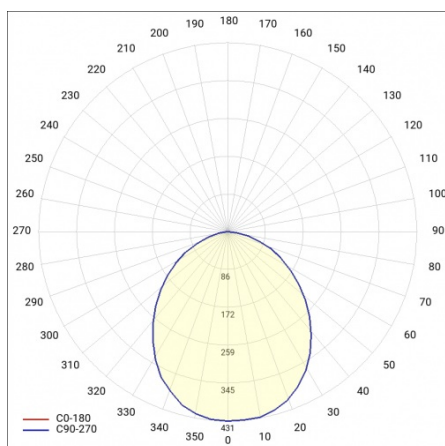

NECTRA LED PLUS 222MM 2000LM 830 IP44 DALI OPAL WHITE (15W)

DETAILED CARD

TECHNICAL PARAMETERS TABLE

Nominal power [W]:	15	Ring material:	PC
Light source:	LED module	Ring colour:	white
Colour temperature [K]:	3000	Mounting dimensions [mm]:	ø195
Luminous flux [lm]:	2000	Impact resistance:	IK08
Rated power of the luminaire [W]:	17	Ingress protection:	IP44
Diffuser type:	OPAL	Mounting version:	recessed
Supply voltage [V]:	220-240	Working temperature [°C]:	from -10 to +35
DIMM DALI:	yes	DIMM 1-10V:	yes
Frequency [Hz]:	50 - 60	Net weight [kg]:	0.590
Luminous efficacy [lm/W]:	117	CE certificate:	340/2023
Dimensions (H/W/T/S) [mm]:	ø222/70	Warranty [years]:	5
Energy efficiency class:	D	Index:	517495
Electrical protection class:	II	EAN:	5905963517495
Colour rendering index:	>80	Category type:	downlights
SDCM:	≤ 3	Luminaire rated power P_{min} [W]:	16.37
Power factor:	0.96	AC voltage range [V]:	198 - 264
Beam angle [°]:	96	DC voltage range [V]:	196 - 280
Diffuser material:	PMMA	LED lifespan L70B50 [h]:	80000
Optics material:	aluminium	LED lifespan L80B20 [h]:	55000
Optics:	reflector	LED lifespan L90B10 [h]:	30000
Material of the body:	PC, aluminium	Photobiological safety:	Risk Group 1 (no photobiological hazard under normal behavioral limitation)
Colour of the body:	white	Warranty [years]:	5
		Manual:	Download PDF
		Plik LDT:	Download

LIGHT CURVES

Card creation date: 09 January 2025

The company reserves the right to make design changes or upgrades in the presented product. Product data sheet does not constitute an offer. * Parameter tolerance is +/- 10%

This product is a subject to electric and electronic waste equipment regulations (WEEE).

Certificate CE - Nr: 340/2023

Lena Lighting S.A.
ul. Kórnicka 52, 63-000 Środa Wielkopolska
tel. +48 61 28 60 333 (Pn-Pt, 8-16), e-mail: hello@lenalighting.pl, www.lenalighting.pl