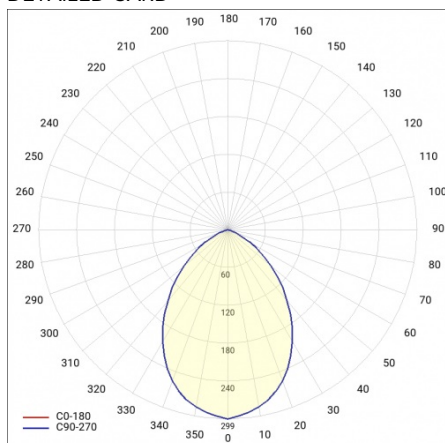

CAPELLA LED PLUS EDGE BOX RING 950LM 830 IP54 DALI BIAŁY (11W) 340MM

DETAILED CARD