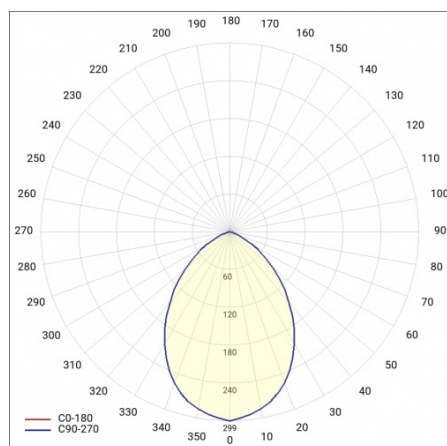

## TECHNICAL PARAMETERS TABLE

Nominal power [W]:	11	Diffuser type:	OPAL
Light source:	LED module	Diffuser colour:	white
Colour temperature [K]:	3000	Optics material:	PMMA
Luminous flux [lm]:	950	Optics:	lens
Rated power of the luminaire [W]:	11.90	Material of the body:	ABS
Supply voltage [V]:	220-240	Colour of the body:	white
Frequency [Hz]:	50 - 60	Mounting dimensions [mm]:	158
EDGE/BOX Colour:	white	Impact resistance:	IK06
Version:	EDGE BOX	Ingress protection:	IP54
Luminous efficacy [lm/W]:	80	Mounting version:	surface
Energy efficiency class:	F	Working temperature [°C]:	from -10 to +35
Electrical protection class:	II	Accessories included:	gland, extraction, 2x cover cable, screws, wall plugs 6mm
Colour rendering index:	>80	Dimensions of single box [mm]:	342/342/122
DIMM DALI:	yes	Net weight [kg]:	0.850
SDCM:	≤ 3	Warranty [years]:	5
Power factor:	0.93	CE certificate:	<a href="#">373/2023</a>
Dimensions (H/W/T/S) [mm]:	320/105	Index:	949685
LED lifespan L70B50 [h]:	122000	EAN:	5905963949685
Beam angle [°]:	120	Category type:	bulkheads
Surge protection [kV]:	1	Product line:	plus
Diffuser material:	PC	AC voltage range [V]:	220 - 240
		UGR (4H8H):	16,1-24,2
		Light distribution type:	lambertian
		Dimensions of bulk box (H/W/D) [mm]:	794/1194/982
		Photobiological safety:	Risk Group 1 (no photobiological hazard under normal behavioral limitation)
		Manual:	<a href="#">Download PDF</a>
		Plik LDT:	<a href="#">Download</a>

## LIGHT CURVES