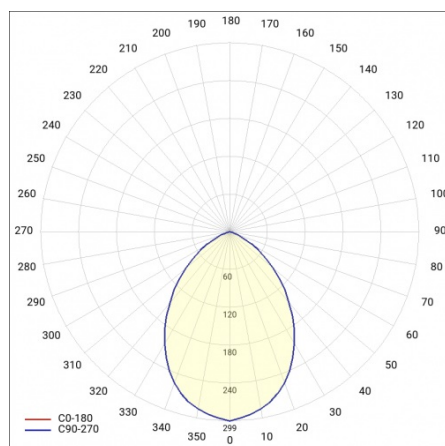

DETAILED CARD

TECHNICAL PARAMETERS TABLE

Nominal power [W]:	15	Diffuser type:	OPAL
Light source:	LED module	Diffuser colour:	white
Colour temperature [K]:	4000	Optics material:	PMMA
Luminous flux [lm]:	1500	Optics:	lens
Rated power of the luminaire [W]:	16	Material of the body:	ABS
Supply voltage [V]:	220-240	Colour of the body:	white
Frequency [Hz]:	50 - 60	Mounting dimensions [mm]:	158
EDGE/BOX Colour:	white	Impact resistance:	IK06
Version:	EDGE BOX	Ingress protection:	IP54
Luminous efficacy [lm/W]:	94	Mounting version:	surface
Energy efficiency class:	E	Working temperature [°C]:	from -10 to +35
Electrical protection class:	II	Accessories included:	gland, extraction, 2x cover cable, screws, wall plugs 6mm
Colour rendering index:	>80	Dimensions of single box [mm]:	342/342/122
DIMM DALI:	yes	Net weight [kg]:	0.870
SDCM:	≤ 3	Warranty [years]:	5
Power factor:	0.94	CE certificate:	373/2023
Dimensions (H/W/T/S) [mm]:	320/105	Index:	949456
LED lifespan L70B50 [h]:	115000	EAN:	5905963949456
Beam angle [°]:	120	Category type:	bulkheads
Surge protection [kV]:	1	Product line:	plus
Diffuser material:	PC	AC voltage range [V]:	220 - 240
		UGR (4H8H):	17,5-25,2
		Light distribution type:	lambertian
		Dimensions of bulk box (H/W/D) [mm]:	794/1194/982
		Photobiological safety:	Risk Group 1 (no photobiological hazard under normal behavioral limitation)
		Manual:	Download PDF
		Plik LDT:	Download

LIGHT CURVES