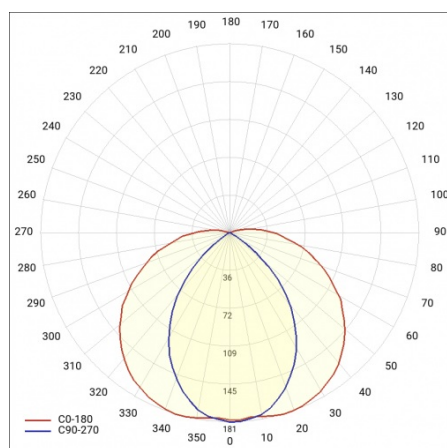

## LIGHT CURVES

Card creation date: 12 February 2025

The company reserves the right to make design changes or upgrades in the presented product. Product data sheet does not constitute an offer. \* Parameter tolerance is +/- 10%