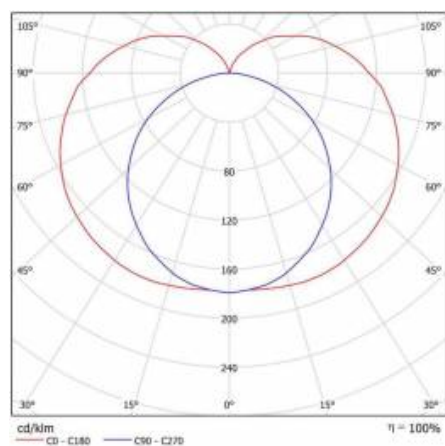

SPECTO LED 12W MAT 3000K 902MM

DETAILED CARD

TECHNICAL PARAMETERS TABLE

Light source:	LED module	Dimensions (H/W/T/S) [mm]:	902/84/45
Nominal power [W]:	12	Impact resistance:	IK02
Supply voltage [V]:	220-240	Ingress protection:	IP40
Frequency [Hz]:	50 - 60	Mounting version:	surface
Luminous flux [lm]:	1000	Working temperature [°C]:	from -20 to +35
Luminous efficacy [lm/W]:	83	Net weight [kg]:	1.300
Energy efficiency class:	A	Warranty [years]:	5
Electrical protection class:	I	CE certificate:	336/2023
Colour temperature [K]:	3000	Index:	343780
Colour rendering index:	>80	EAN:	5905963343780
Power factor:	0.90	Category type:	battens
LED lifespan L70B50 [h]:	81000	ETIM class:	EC000109
Diffuser material:	PMMA	Photobiological safety:	Risk Group 1 (no photobiological hazard under normal behavioral limitation)
Diffuser type:	PRM MAT	Warranty [years]:	2
Material of the body:	powder coated steel	Manual:	Download PDF
Colour of the body:	white		

LIGHT CURVES

Card creation date: 28 May 2020

The company reserves the right to make design changes or upgrades in the presented product. Product data sheet does not constitute an offer. * Parameter tolerance is +/- 10%

This product is a subject to electric and electronic waste equipment regulations (WEEE).

Certificate CE - Nr: 336/2023

Lena Lighting S.A.
ul. Kórnicka 52, 63-000 Środa Wielkopolska
tel. +48 61 28 60 333 (Pn-Pt, 8-16), e-mail: hello@lenalighting.pl, www.lenalighting.pl