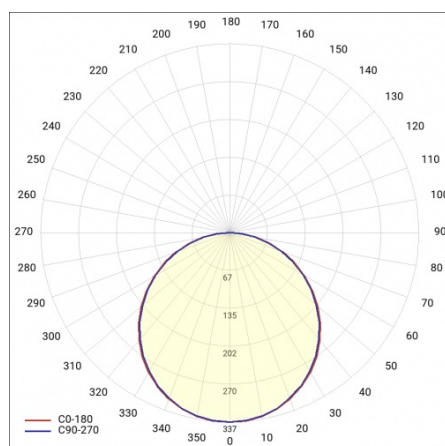

CORPACT LED P 6000LM PMMA I KL. IP40/20 595X595MM 840 (60W)

DETAILED CARD

TECHNICAL PARAMETERS TABLE

Nominal power [W]:	60	Colour of the body:	white
Index:	658648	Dimensions (H/W/T/S) [mm]:	595/595/93
Colour temperature [K]:	4000	Mounting dimensions [mm]:	595/595
Light source:	LED module	Ingress protection:	IP40/20
Luminous flux [lm]:	6000	Mounting version:	recessed
Diffuser type:	OPAL	Working temperature [°C]:	from -25 to +35
Rated power of the luminaire [W]:	65	Net weight [kg]:	1.800
Supply voltage [V]:	220-240	Warranty [years]:	5
Energy efficiency class:	F	EAN:	5905963658648
Frequency [Hz]:	50 - 60	Category type:	louvres
Electrical protection class:	I	AC voltage range [V]:	198 - 264
Colour rendering index:	>80	DC voltage range [V]:	176 - 276
SDCM:	≤ 3	UGR (4H8H):	17-23
Power factor:	0.95	Light distribution type:	lambertian
LED lifespan L70B50 [h]:	132000	CE certificate:	250/2023
Diffuser material:	PMMA	Photobiological safety:	Risk Group 1 (no photobiological hazard under normal behavioral limitation)
Diffuser colour:	white	Luminous efficacy [lm/W]:	92
Material of the body:	ABS	Manual:	Download PDF
		Pliik LDT:	Download

LIGHT CURVES