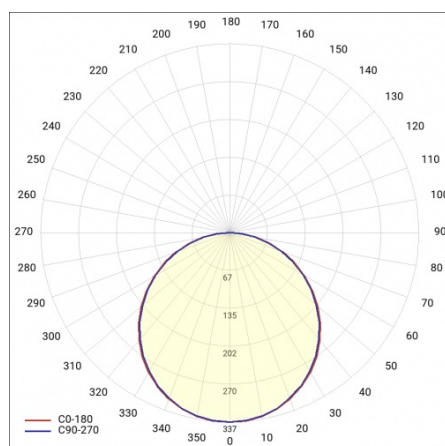

## TECHNICAL PARAMETERS TABLE

Nominal power [W]:	60	Colour of the body:	white
Index:	658631	Dimensions (H/W/T/S) [mm]:	595/595/93
Colour temperature [K]:	3000	Mounting dimensions [mm]:	595/595
Light source:	LED module	Ingress protection:	IP40/20
Luminous flux [lm]:	5300	Mounting version:	recessed
Diffuser type:	OPAL	Working temperature [°C]:	from -25 to +35
Rated power of the luminaire [W]:	65	Net weight [kg]:	1.800
Supply voltage [V]:	220-240	Warranty [years]:	5
Energy efficiency class:	F	EAN:	5905963658631
Frequency [Hz]:	50 - 60	Category type:	louvres
Electrical protection class:	I	AC voltage range [V]:	198 - 264
Colour rendering index:	>80	DC voltage range [V]:	176 - 276
SDCM:	≤ 3	UGR (4H8H):	17-23
Power factor:	0.95	Light distribution type:	lambertian
LED lifespan L70B50 [h]:	132000	CE certificate:	<a href="#">250/2023</a>
Diffuser material:	PMMA	Photobiological safety:	Risk Group 1 (no photobiological hazard under normal behavioral limitation)
Diffuser colour:	white	Luminous efficacy [lm/W]:	81
Material of the body:	ABS	Manual:	<a href="#">Download PDF</a>
		Pliik LDT:	<a href="#">Download</a>

## LIGHT CURVES