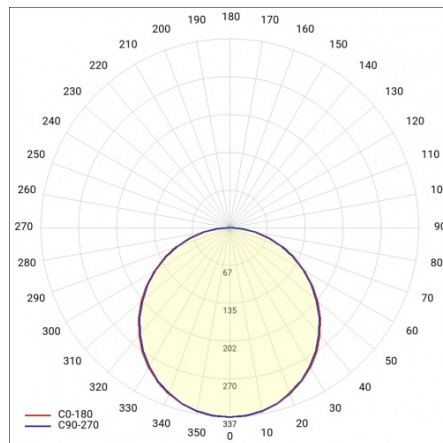

## 595X595MM 830 (60W)

DETAILED CARD

### TECHNICAL PARAMETERS TABLE

Nominal power [W]:	60	Dimensions (H/W/T/S) [mm]:	595/595/93
Index:	658693	Mounting dimensions [mm]:	595/595
Colour temperature [K]:	3000	Ingress protection:	IP40/20
Light source:	LED module	Mounting version:	recessed
Luminous flux [lm]:	5300	Working temperature [°C]:	from -25 to +35
Diffuser type:	OPAL	DIMM 1-10V:	yes
Rated power of the luminaire [W]:	65	Net weight [kg]:	1.900
DIMM DALI:	yes	Warranty [years]:	5
Supply voltage [V]:	220-240	EAN:	5905963658693
Energy efficiency class:	F	Category type:	louvres
Frequency [Hz]:	50 - 60	AC voltage range [V]:	198 - 264
Electrical protection class:	I	DC voltage range [V]:	176 - 276
Colour rendering index:	>80	UGR (4H8H):	17-23
SDCM:	≤ 3	Light distribution type:	lambertian
Power factor:	0.95	CE certificate:	<a href="#">250/2023</a>
LED lifespan L70B50 [h]:	132000	Photobiological safety:	Risk Group 1 (no photobiological hazard under normal behavioral limitation)
Diffuser material:	PMMA	Luminous efficacy [lm/W]:	81
Diffuser colour:	white	Manual:	<a href="#">Download PDF</a>
Material of the body:	ABS	Pliik LDT:	<a href="#">Download</a>
Colour of the body:	white		

### LIGHT CURVES