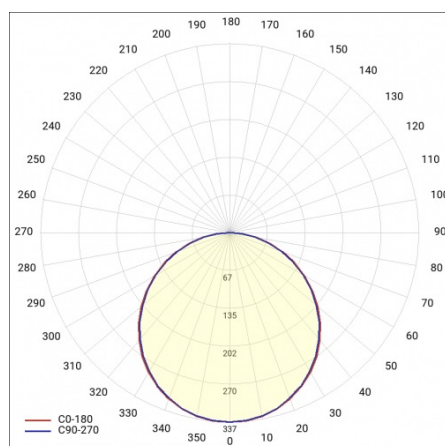

CORPACT LED P 3750LM PMMA II KL. IP40/20 595X595MM 830 (42W)

DETAILED CARD

TECHNICAL PARAMETERS TABLE

Nominal power [W]:	42	Colour of the body:	white
Index:	658617	Dimensions (H/W/T/S) [mm]:	595/595/93
Colour temperature [K]:	3000	Mounting dimensions [mm]:	595/595
Light source:	LED module	Ingress protection:	IP40/20
Luminous flux [lm]:	3750	Mounting version:	recessed
Diffuser type:	OPAL	Working temperature [°C]:	from -25 to +35
Rated power of the luminaire [W]:	43	Net weight [kg]:	1.800
Supply voltage [V]:	220-240	Warranty [years]:	5
Energy efficiency class:	F	EAN:	5905963658617
Frequency [Hz]:	50 - 60	Category type:	louvres
Electrical protection class:	II	AC voltage range [V]:	198 - 264
Colour rendering index:	>80	DC voltage range [V]:	176 - 276
SDCM:	≤ 3	UGR (4H8H):	17-23
Power factor:	0.95	Light distribution type:	lambertian
LED lifespan L70B50 [h]:	132000	CE certificate:	250/2023
Diffuser material:	PMMA	Photobiological safety:	Risk Group 1 (no photobiological hazard under normal behavioral limitation)
Diffuser colour:	white	Luminous efficacy [lm/W]:	87
Material of the body:	ABS	Manual:	Download PDF
		Pliik LDT:	Download

LIGHT CURVES