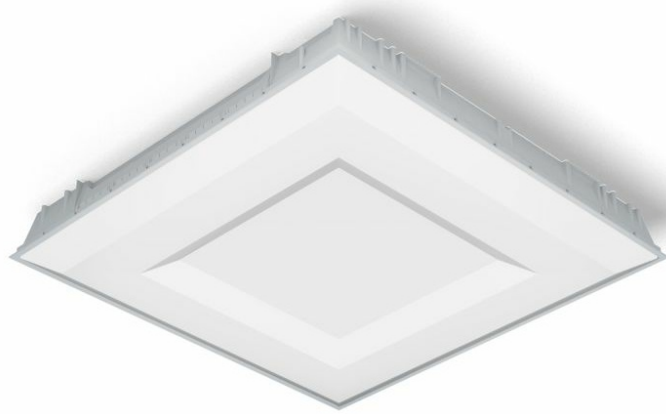

CORPACT LED P 3750LM PMMA II KL. IP40/20 595X595MM 830 (42W)

DETAILED CARD

TECHNICAL PARAMETERS

Index:	658617
Ingress protection:	IP40/20
Nominal power [W]:	42
Luminous flux [lm]*:	3750
Colour rendering index:	>80
SDCM:	≤ 3
Energy efficiency class:	F
Material of the body:	ABS
Diffuser material:	PMMA
Diffuser type:	OPAL

CHARACTERISTICS

CORPACT LED is a combination of proven LED solutions with remarkable DESIGN. Luminaire designed for installation in modular ceilings or surface mounting. Equipped with energy-saving LED GO! panels and an evenly highlighted opal diffuser. Made of plastic. Assembly or electrical connection does not require removing the diffuser.

APPLICATION

This luminaire is designed for indoor use in offices or general utility rooms. It can be used as the main light source and it is particularly well-suited to be used as a light source for workplaces that require eyesight focus.