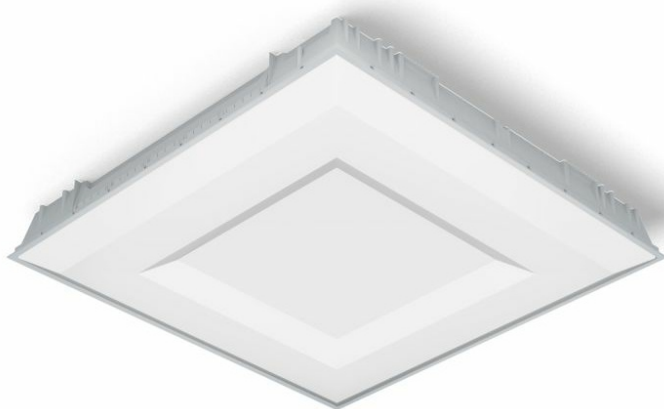

CORPACT LED P 3750LM PMMA DALI I KL. IP40/20 595X595MM 830 (42W)

DETAILED CARD

TECHNICAL PARAMETERS

| | |
|---------------------------------|---------|
| Index: | 658679 |
| Ingress protection: | IP40/20 |
| Nominal power [W]: | 42 |
| Luminous flux [lm]*: | 3750 |
| Colour rendering index: | >80 |
| SDCM: | ≤ 3 |
| Energy efficiency class: | F |
| Material of the body: | ABS |
| Diffuser material: | PMMA |
| Diffuser type: | OPAL |

CHARACTERISTICS

CORPACT LED is a combination of proven LED solutions with remarkable DESIGN. Luminaire designed for installation in modular ceilings or surface mounting. Equipped with energy-saving LED GO! panels and an evenly highlighted opal diffuser. Made of plastic. Assembly or electrical connection does not require removing the diffuser.

APPLICATION

This luminaire is designed for indoor use in offices or general utility rooms. It can be used as the main light source and it is particularly well-suited to be used as a light source for workplaces that require eyesight focus.