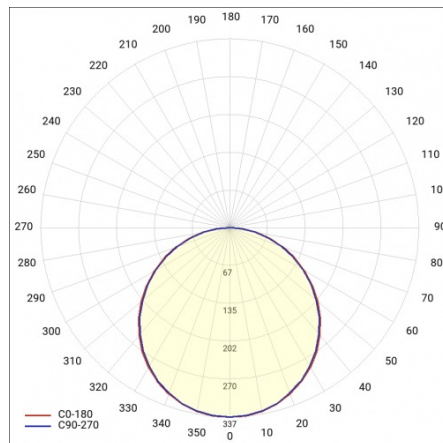

## 595X595MM 830 (42W)

DETAILED CARD

### TECHNICAL PARAMETERS TABLE

Nominal power [W]:	42	Dimensions (H/W/T/S) [mm]:	595/595/93
Index:	658679	Mounting dimensions [mm]:	595/595
Colour temperature [K]:	3000	Ingress protection:	IP40/20
Light source:	LED module	Mounting version:	recessed
Luminous flux [lm]:	3750	Working temperature [°C]:	from -25 to +35
Diffuser type:	OPAL	DIMM 1-10V:	yes
Rated power of the luminaire [W]:	43	Net weight [kg]:	1.900
DIMM DALI:	yes	Warranty [years]:	5
Supply voltage [V]:	220-240	EAN:	5905963658679
Energy efficiency class:	F	Category type:	louvres
Frequency [Hz]:	50 - 60	AC voltage range [V]:	198 - 264
Electrical protection class:	I	DC voltage range [V]:	176 - 276
Colour rendering index:	>80	UGR (4H8H):	17-23
SDCM:	≤ 3	Light distribution type:	lambertian
Power factor:	0.95	CE certificate:	<a href="#">250/2023</a>
LED lifespan L70B50 [h]:	132000	Photobiological safety:	Risk Group 1 (no photobiological hazard under normal behavioral limitation)
Diffuser material:	PMMA	Luminous efficacy [lm/W]:	87
Diffuser colour:	white	Manual:	<a href="#">Download PDF</a>
Material of the body:	ABS	Pliik LDT:	<a href="#">Download</a>
Colour of the body:	white		

### LIGHT CURVES