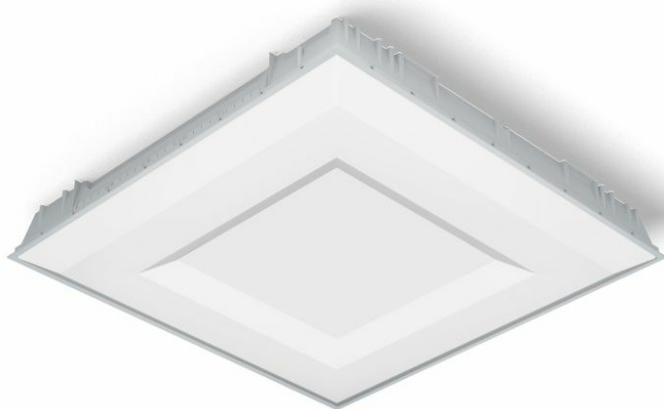

CORPACT LED P 3750LM PMMA DALI I KL. IP40/20 595X595MM 830 (42W)

DETAILED CARD

TECHNICAL PARAMETERS

Index:	658679
Ingress protection:	IP40/20
Nominal power [W]:	42
Luminous flux [lm]*:	3750
Colour rendering index:	>80
SDCM:	≤ 3
Energy efficiency class:	F
Material of the body:	ABS
Diffuser material:	PMMA
Diffuser type:	OPAL

CHARACTERISTICS

CORPACT LED is a combination of proven LED solutions with remarkable DESIGN. Luminaire designed for installation in modular ceilings or surface mounting. Equipped with energy-saving LED GO! panels and an evenly highlighted opal diffuser. Made of plastic. Assembly or electrical connection does not require removing the diffuser.

APPLICATION

This luminaire is designed for indoor use in offices or general utility rooms. It can be used as the main light source and it is particularly well-suited to be used as a light source for workplaces that require eyesight focus.