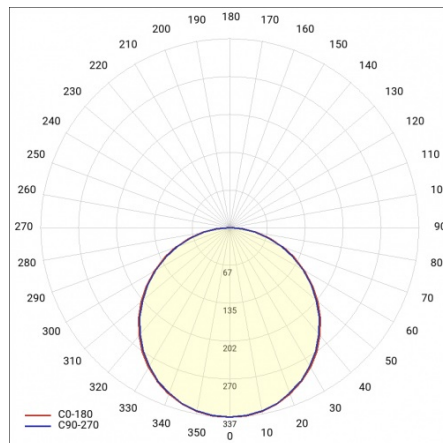

CORPACT LED P 2500LM PMMA DALI I KL. IP40/20

595X595MM 840 (24W)

DETAILED CARD

TECHNICAL PARAMETERS TABLE

Nominal power [W]:	24	Dimensions (H/W/T/S) [mm]:	595/595/93
Index:	658662	Mounting dimensions [mm]:	595/595
Colour temperature [K]:	4000	Ingress protection:	IP40/20
Light source:	LED module	Mounting version:	recessed
Luminous flux [lm]:	2500	Working temperature [°C]:	from -25 to +35
Diffuser type:	OPAL	DIMM 1-10V:	yes
Rated power of the luminaire [W]:	25	Net weight [kg]:	1.900
DIMM DALI:	yes	Warranty [years]:	5
Supply voltage [V]:	220-240	EAN:	5905963658662
Energy efficiency class:	E	Category type:	louvres
Frequency [Hz]:	50 - 60	AC voltage range [V]:	198 - 264
Electrical protection class:	I	DC voltage range [V]:	176 - 276
Colour rendering index:	>80	UGR (4H8H):	17-23
SDCM:	≤ 3	Light distribution type:	lambertian
Power factor:	0.95	CE certificate:	250/2023
LED lifespan L70B50 [h]:	132000	Photobiological safety:	Risk Group 1 (no photobiological hazard under normal behavioral limitation)
Diffuser material:	PMMA	Luminous efficacy [lm/W]:	100
Diffuser colour:	white	Manual:	Download PDF
Material of the body:	ABS	Pliik LDT:	Download
Colour of the body:	white		

LIGHT CURVES