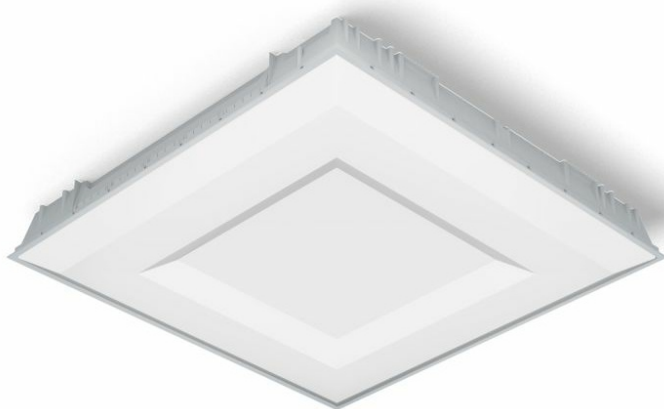

CORPACT LED P 2500LM PMMA DALI I KL. IP40/20

595X595MM 840 (24W)

DETAILED CARD

TECHNICAL PARAMETERS

Index:	658662
Ingress protection:	IP40/20
Nominal power [W]:	24
Luminous flux [lm]*:	2500
Colour rendering index:	>80
SDCM:	≤ 3
Energy efficiency class:	E
Material of the body:	ABS
Diffuser material:	PMMA
Diffuser type:	OPAL

CHARACTERISTICS

CORPACT LED is a combination of proven LED solutions with remarkable DESIGN. Luminaire designed for installation in modular ceilings or surface mounting. Equipped with energy-saving LED GO! panels and an evenly highlighted opal diffuser. Made of plastic. Assembly or electrical connection does not require removing the diffuser.

APPLICATION

This luminaire is designed for indoor use in offices or general utility rooms. It can be used as the main light source and it is particularly well-suited to be used as a light source for workplaces that require eyesight focus.