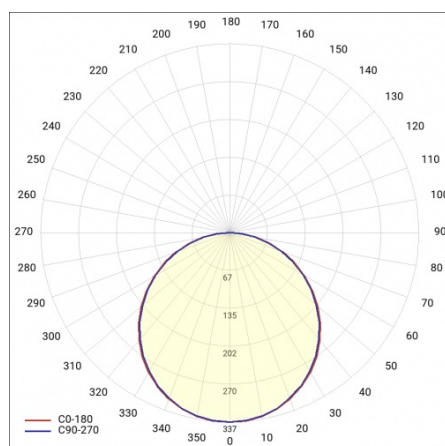

CORPACT LED P 2300LM PMMA II KL. IP40/20 595X595MM 830 (24W)

DETAILED CARD

TECHNICAL PARAMETERS TABLE

Nominal power [W]:	24	Colour of the body:	white
Index:	658594	Dimensions (H/W/T/S) [mm]:	595/595/93
Colour temperature [K]:	3000	Mounting dimensions [mm]:	595/595
Light source:	LED module	Ingress protection:	IP40/20
Luminous flux [lm]:	2300	Mounting version:	recessed
Diffuser type:	OPAL	Working temperature [°C]:	from -25 to +35
Rated power of the luminaire [W]:	25	Net weight [kg]:	1.800
Supply voltage [V]:	220-240	Warranty [years]:	5
Energy efficiency class:	F	EAN:	5905963658594
Frequency [Hz]:	50 - 60	Category type:	louvres
Electrical protection class:	II	AC voltage range [V]:	198 - 264
Colour rendering index:	>80	DC voltage range [V]:	176 - 276
SDCM:	≤ 3	UGR (4H8H):	17-23
Power factor:	0.95	Light distribution type:	lambertian
LED lifespan L70B50 [h]:	132000	CE certificate:	250/2023
Diffuser material:	PMMA	Photobiological safety:	Risk Group 1 (no photobiological hazard under normal behavioral limitation)
Diffuser colour:	white	Luminous efficacy [lm/W]:	92
Material of the body:	ABS	Manual:	Download PDF
		Pliik LDT:	Download

LIGHT CURVES