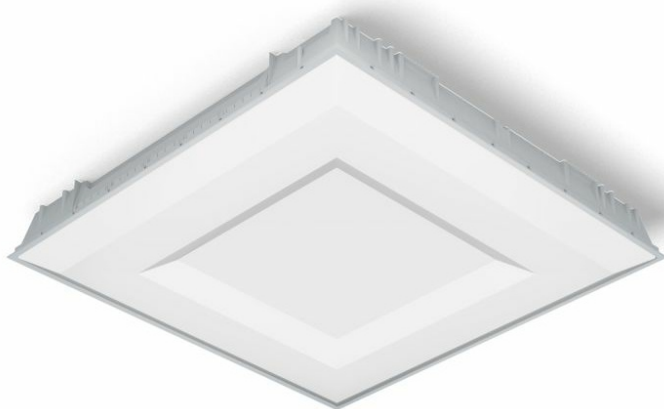

CORPACT LED P 2300LM PMMA DALI I KL. IP40/20

595X595MM 830 (24W)

DETAILED CARD

TECHNICAL PARAMETERS

Index:	658655
Ingress protection:	IP40/20
Nominal power [W]:	24
Luminous flux [lm]*:	2300
Colour rendering index:	>80
SDCM:	≤ 3
Energy efficiency class:	F
Material of the body:	ABS
Diffuser material:	PMMA
Diffuser type:	OPAL

CHARACTERISTICS

CORPACT LED is a combination of proven LED solutions with remarkable DESIGN. Luminaire designed for installation in modular ceilings or surface mounting. Equipped with energy-saving LED GO! panels and an evenly highlighted opal diffuser. Made of plastic. Assembly or electrical connection does not require removing the diffuser.

APPLICATION

This luminaire is designed for indoor use in offices or general utility rooms. It can be used as the main light source and it is particularly well-suited to be used as a light source for workplaces that require eyesight focus.