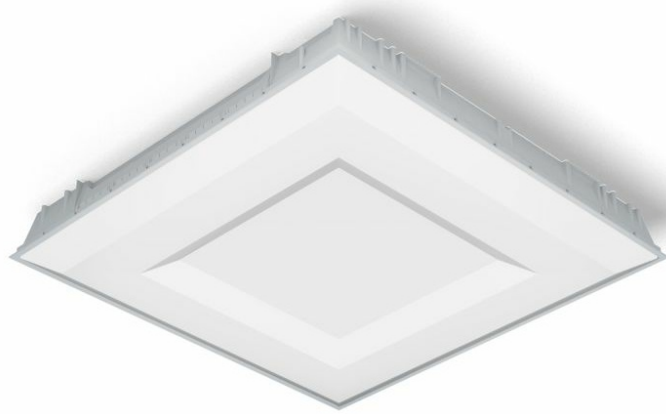

CORPACT LED P 2300LM PMMA DALI I KL. IP40/20

595X595MM 830 (24W)

DETAILED CARD

TECHNICAL PARAMETERS

Index:	658655
Ingress protection:	IP40/20
Nominal power [W]:	24
Luminous flux [lm]*:	2300
Colour rendering index:	>80
SDCM:	≤ 3
Energy efficiency class:	F
Material of the body:	ABS
Diffuser material:	PMMA
Diffuser type:	OPAL

CHARACTERISTICS

CORPACT LED is a combination of proven LED solutions with remarkable DESIGN. Luminaire designed for installation in modular ceilings or surface mounting. Equipped with energy-saving LED GO! panels and an evenly highlighted opal diffuser. Made of plastic. Assembly or electrical connection does not require removing the diffuser.

APPLICATION

This luminaire is designed for indoor use in offices or general utility rooms. It can be used as the main light source and it is particularly well-suited to be used as a light source for workplaces that require eyesight focus.