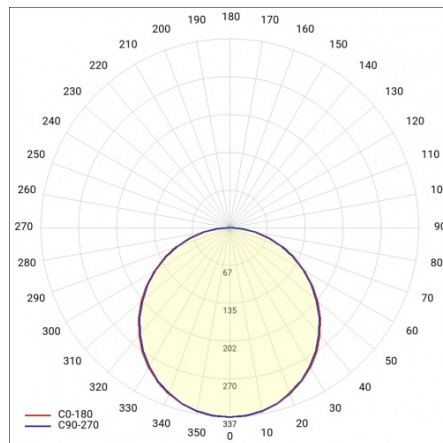

CORPACT LED P 2300LM PMMA DALI I KL. IP40/20

595X595MM 830 (24W)

DETAILED CARD

TECHNICAL PARAMETERS TABLE

Nominal power [W]:	24	Dimensions (H/W/T/S) [mm]:	595/595/93
Index:	658655	Mounting dimensions [mm]:	595/595
Colour temperature [K]:	3000	Ingress protection:	IP40/20
Light source:	LED module	Mounting version:	recessed
Luminous flux [lm]:	2300	Working temperature [°C]:	from -25 to +35
Diffuser type:	OPAL	DIMM 1-10V:	yes
Rated power of the luminaire [W]:	25	Net weight [kg]:	1.900
DIMM DALI:	yes	Warranty [years]:	5
Supply voltage [V]:	220-240	EAN:	5905963658655
Energy efficiency class:	F	Category type:	louvres
Frequency [Hz]:	50 - 60	AC voltage range [V]:	198 - 264
Electrical protection class:	I	DC voltage range [V]:	176 - 276
Colour rendering index:	>80	UGR (4H8H):	17-23
SDCM:	≤ 3	Light distribution type:	lambertian
Power factor:	0.95	CE certificate:	250/2023
LED lifespan L70B50 [h]:	132000	Photobiological safety:	Risk Group 1 (no photobiological hazard under normal behavioral limitation)
Diffuser material:	PMMA	Luminous efficacy [lm/W]:	92
Diffuser colour:	white	Manual:	Download PDF
Material of the body:	ABS	Pliik LDT:	Download
Colour of the body:	white		

LIGHT CURVES