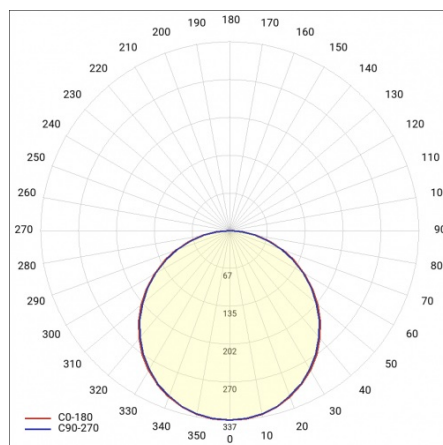

SOLPACT LED P 5300LM PMMA DALI I KL. IP40/20

595X595MM 830 (60W)

DETAILED CARD

TECHNICAL PARAMETERS TABLE

Nominal power [W]:	60	Mounting dimensions [mm]:	595/595
Index:	658488	Ingress protection:	IP40/20
Colour temperature [K]:	3000	Mounting version:	recessed
Light source:	LED module	Working temperature [°C]:	from -25 to +35
Luminous flux [lm]:	5300	DIMM 1-10V:	yes
Diffuser type:	OPAL	Net weight [kg]:	1.900
Rated power of the luminaire [W]:	65	Warranty [years]:	5
DIMM DALI:	yes	EAN:	5905963658488
Supply voltage [V]:	220-240	Category type:	louvres
Electrical protection class:	I	AC voltage range [V]:	198 - 264
Frequency [Hz]:	50 - 60	DC voltage range [V]:	176 - 276
Energy efficiency class:	F	UGR (4H8H):	17-23
Colour rendering index:	>80	LED lifespan L80B20 [h]:	84000
SDCM:	≤ 3	LED lifespan L90B10 [h]:	42000
Power factor:	0.95	Light distribution type:	lambertian
LED lifespan L70B50 [h]:	132000	CE certificate:	252/2023
Diffuser material:	PMMA	Photobiological safety:	Risk Group 1 (no photobiological hazard under normal behavioral limitation)
Diffuser colour:	white	Luminous efficacy [lm/W]:	81
Material of the body:	ABS	Warranty [years]:	5
Colour of the body:	white	Manual:	Download PDF
Dimensions (H/W/T/S) [mm]:	595/595/87	Plik LDT:	Download

LIGHT CURVES