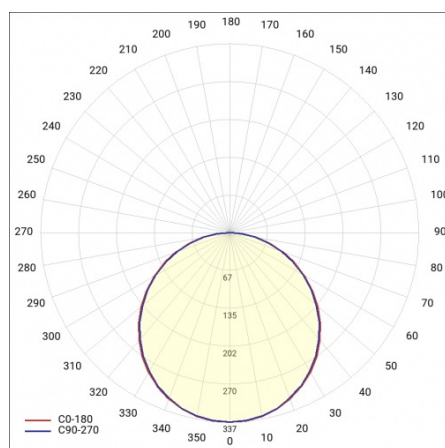

TRIPACT LED P 6000LM PMMA I KL. IP40/ IP20 595X595 840 (60W)

DETAILED CARD

TECHNICAL PARAMETERS TABLE

Index:	658051	Colour of the body:	white
Colour temperature [K]:	4000	Dimensions (H/W/T/S) [mm]:	595/595/93
Light source:	LED module	Mounting dimensions [mm]:	595/595
Luminous flux [lm]:	6000	Ingress protection:	IP40/20
Nominal power [W]:	60	Mounting version:	recessed
Diffuser type:	OPAL	Working temperature [°C]:	from -25 to +35
Rated power of the luminaire [W]:	65	Net weight [kg]:	1.800
Supply voltage [V]:	220-240	EAN:	5905963658051
Energy efficiency class:	F	Category type:	louvres
Frequency [Hz]:	50 - 60	AC voltage range [V]:	198 - 264
Luminous efficacy [lm/W]:	92	DC voltage range [V]:	176 - 276
Electrical protection class:	I	LED lifespan L80B20 [h]:	84000
Colour rendering index:	>80	LED lifespan L90B10 [h]:	42000
SDCM:	≤ 3	Light distribution type:	lambertian
Power factor:	0.95	Photobiological safety:	Risk Group 1 (no photobiological hazard under normal behavioral limitation)
LED lifespan L70B50 [h]:	132000	Warranty [years]:	5
Diffuser material:	PMMA	Warranty [years]:	5
Diffuser colour:	white	Manual:	Download PDF
Material of the body:	ABS	CE certificate:	251/2023
		Plik LDT:	Download

LIGHT CURVES