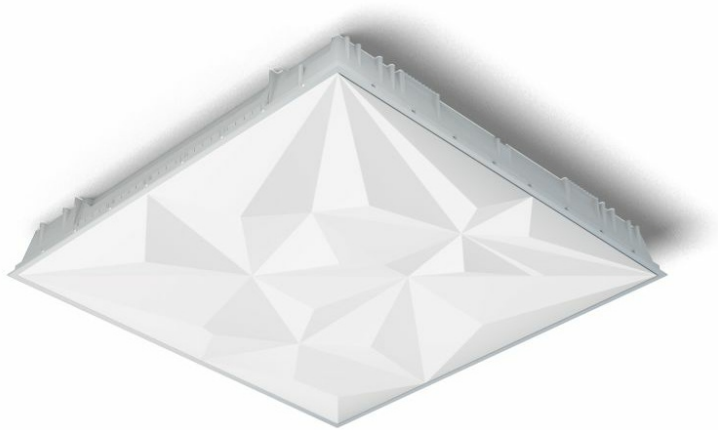

TRIPACT LED P 5300LM PMMA DALI I KL IP40/ IP20

595X595 830 (60W)

DETAILED CARD

TECHNICAL PARAMETERS

Index:	658204
Ingress protection:	IP40/20
Nominal power [W]:	60
Luminous flux [lm]*:	5300
Colour rendering index:	>80
SDCM:	≤ 3
Energy efficiency class:	F
Material of the body:	ABS
Diffuser material:	PMMA
Diffuser type:	OPAL

CHARACTERISTICS

TRIPACT LED is a combination of proven LED solutions with remarkable DESIGN. Luminaire designed for installation in modular ceilings or surface mounting. Equipped with energy-saving LED GO! panels and an evenly highlighted opal diffuser. Made of plastic. Assembly or electrical connection does not require removing the diffuser.

APPLICATION

This luminaire is designed for indoor use in offices or general utility rooms. It can be used as the main light source and it is particularly well-suited to be used as a light source for workplaces that require eyesight focus.