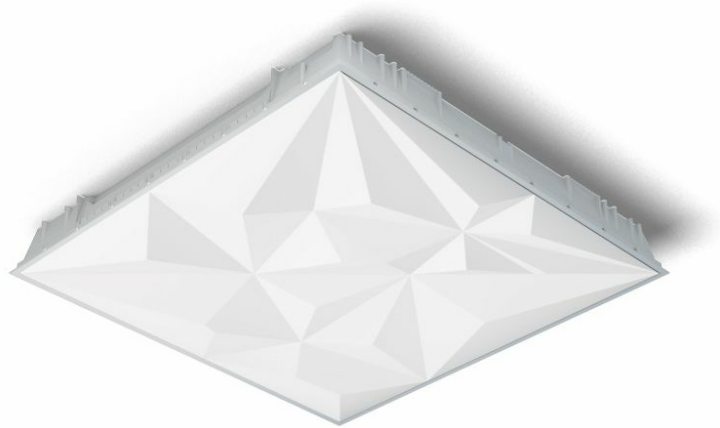

TRIPACT LED P 4050LM PMMA II KL. IP40/ IP20 595X595 840 (42W)

DETAILED CARD

TECHNICAL PARAMETERS

Index:	658037
Ingress protection:	IP40/20
Nominal power [W]:	42
Luminous flux [lm]*:	4050
Colour rendering index:	>80
SDCM:	≤ 3
Energy efficiency class:	E
Material of the body:	ABS
Diffuser material:	PMMA
Diffuser type:	OPAL

CHARACTERISTICS

TRIPACT LED is a combination of proven LED solutions with remarkable DESIGN. Luminaire designed for installation in modular ceilings or surface mounting. Equipped with energy-saving LED GO! panels and an evenly highlighted opal diffuser. Made of plastic. Assembly or electrical connection does not require removing the diffuser.

APPLICATION

This luminaire is designed for indoor use in offices or general utility rooms. It can be used as the main light source and it is particularly well-suited to be used as a light source for workplaces that require eyesight focus.