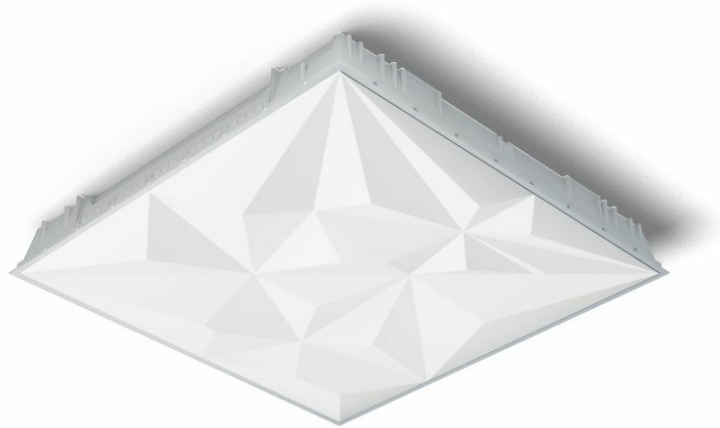

# TRIPACT LED P 4050LM PMMA DALI I KL. IP40/ IP20

## 595X595 840 (42W)

DETAILED CARD

### CHARACTERISTICS

TRIPACT LED is a combination of proven LED solutions with remarkable DESIGN. Luminaire designed for installation in modular ceilings or surface mounting. Equipped with energy-saving LED GO! panels and an evenly highlighted opal diffuser. Made of plastic. Assembly or electrical connection does not require removing the diffuser.