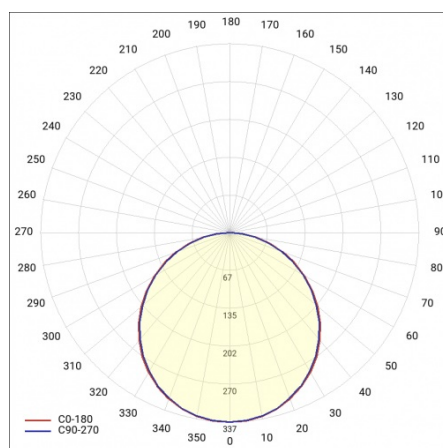

TRIPACT LED P 3750LM PMMA II KL. IP40/ IP20 595X595 830 (42W)

DETAILED CARD

TECHNICAL PARAMETERS TABLE

Index:	658020	Colour of the body:	white
Colour temperature [K]:	3000	Dimensions (H/W/T/S) [mm]:	595/595/93
Light source:	LED module	Mounting dimensions [mm]:	595/595
Luminous flux [lm]:	3750	Ingress protection:	IP40/20
Nominal power [W]:	42	Mounting version:	recessed
Diffuser type:	OPAL	Working temperature [°C]:	from -25 to +35
Rated power of the luminaire [W]:	43	Net weight [kg]:	1.800
Supply voltage [V]:	220-240	EAN:	5905963658020
Energy efficiency class:	F	Category type:	louvres
Frequency [Hz]:	50 - 60	AC voltage range [V]:	198 - 264
Luminous efficacy [lm/W]:	87	DC voltage range [V]:	176 - 276
Electrical protection class:	II	LED lifespan L80B20 [h]:	84000
Colour rendering index:	>80	LED lifespan L90B10 [h]:	42000
SDCM:	≤ 3	Light distribution type:	lambertian
Power factor:	0.95	Photobiological safety:	Risk Group 1 (no photobiological hazard under normal behavioral limitation)
LED lifespan L70B50 [h]:	132000	Warranty [years]:	5
Diffuser material:	PMMA	Warranty [years]:	5
Diffuser colour:	white	Manual:	Download PDF
Material of the body:	ABS	CE certificate:	251/2023
		Plik LDT:	Download

LIGHT CURVES