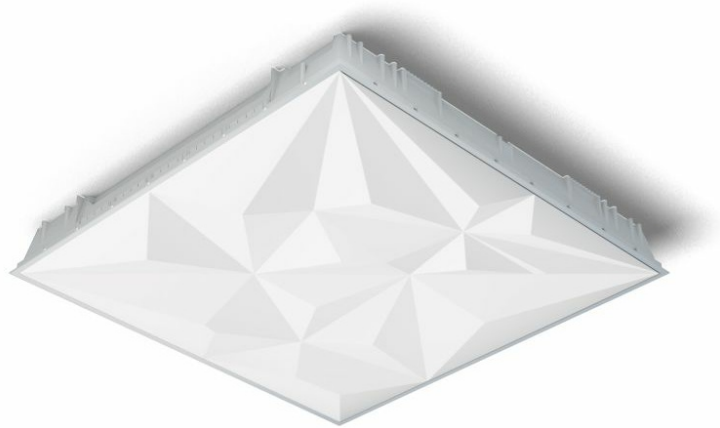

TRIPACT LED P 3750LM PMMA II KL. IP40/ IP20 595X595 830 (42W)

DETAILED CARD

TECHNICAL PARAMETERS

Index:	658020
Ingress protection:	IP40/20
Nominal power [W]:	42
Luminous flux [lm]*:	3750
Colour rendering index:	>80
SDCM:	≤ 3
Energy efficiency class:	F
Material of the body:	ABS
Diffuser material:	PMMA
Diffuser type:	OPAL

CHARACTERISTICS

TRIPACT LED is a combination of proven LED solutions with remarkable DESIGN. Luminaire designed for installation in modular ceilings or surface mounting. Equipped with energy-saving LED GO! panels and an evenly highlighted opal diffuser. Made of plastic. Assembly or electrical connection does not require removing the diffuser.

APPLICATION

This luminaire is designed for indoor use in offices or general utility rooms. It can be used as the main light source and it is particularly well-suited to be used as a light source for workplaces that require eyesight focus.