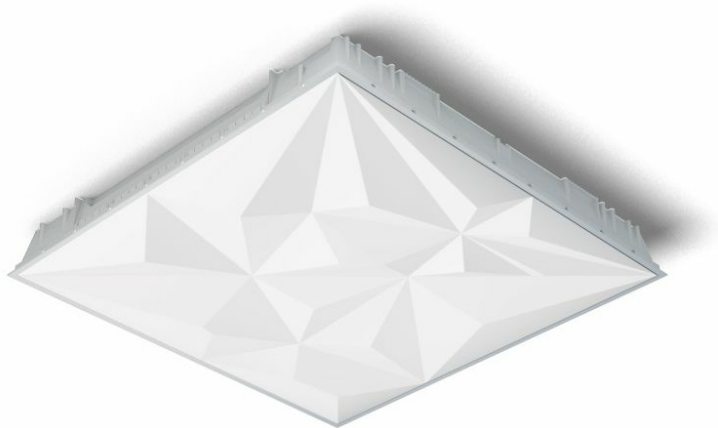

TRIPACT LED P 3750LM PMMA DALI I KL. IP40/ IP20 595X595 830 (42W)

DETAILED CARD

TECHNICAL PARAMETERS

Index:	658181
Ingress protection:	IP40/20
Nominal power [W]:	42
Luminous flux [lm]*:	3750
Colour rendering index:	>80
SDCM:	≤ 3
Energy efficiency class:	F
Material of the body:	ABS
Diffuser material:	PMMA
Diffuser type:	OPAL

CHARACTERISTICS

TRIPACT LED is a combination of proven LED solutions with remarkable DESIGN. Luminaire designed for installation in modular ceilings or surface mounting. Equipped with energy-saving LED GO! panels and an evenly highlighted opal diffuser. Made of plastic. Assembly or electrical connection does not require removing the diffuser.

APPLICATION

This luminaire is designed for indoor use in offices or general utility rooms. It can be used as the main light source and it is particularly well-suited to be used as a light source for workplaces that require eyesight focus.