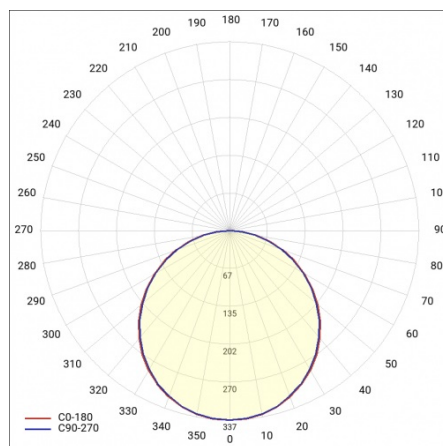

TRIPACT LED P 3750LM PMMA DALI I KL. IP40/ IP20

595X595 830 (42W)

DETAILED CARD

TECHNICAL PARAMETERS TABLE

Index:	658181	Colour of the body:	white
Colour temperature [K]:	3000	Dimensions (H/W/T/S) [mm]:	595/595/93
Light source:	LED module	Mounting dimensions [mm]:	595/595
Luminous flux [lm]:	3750	Ingress protection:	IP40/20
Nominal power [W]:	42	Mounting version:	recessed
Diffuser type:	OPAL	Working temperature [°C]:	from -25 to +35
Rated power of the luminaire [W]:	43	Net weight [kg]:	1.900
DIMM DALI:	yes	EAN:	5905963658181
Supply voltage [V]:	220-240	Category type:	louvres
Energy efficiency class:	F	AC voltage range [V]:	198 - 264
Frequency [Hz]:	50 - 60	DC voltage range [V]:	176 - 276
Luminous efficacy [lm/W]:	87	LED lifespan L80B20 [h]:	84000
Electrical protection class:	I	LED lifespan L90B10 [h]:	42000
Colour rendering index:	>80	Light distribution type:	lambertian
SDCM:	≤ 3	Photobiological safety:	Risk Group 1 (no photobiological hazard under normal behavioral limitation)
Power factor:	0.95	Warranty [years]:	5
LED lifespan L70B50 [h]:	132000	Warranty [years]:	5
Diffuser material:	PMMA	Manual:	Download PDF
Diffuser colour:	white	CE certificate:	251/2023
Material of the body:	ABS	Pliik LDT:	Download

LIGHT CURVES