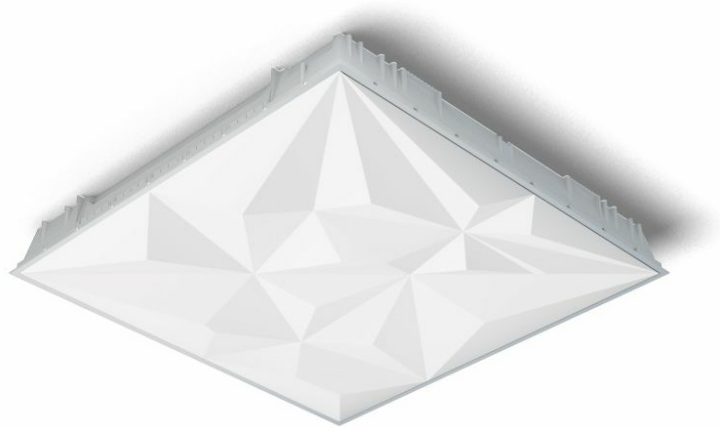

TRIPACT LED P 3750LM PMMA DALI I KL. IP40/ IP20

595X595 830 (42W)

DETAILED CARD

TECHNICAL PARAMETERS

Index:	658181
Ingress protection:	IP40/20
Nominal power [W]:	42
Luminous flux [lm]*:	3750
Colour rendering index:	>80
SDCM:	≤ 3
Energy efficiency class:	F
Material of the body:	ABS
Diffuser material:	PMMA
Diffuser type:	OPAL

CHARACTERISTICS

TRIPACT LED is a combination of proven LED solutions with remarkable DESIGN. Luminaire designed for installation in modular ceilings or surface mounting. Equipped with energy-saving LED GO! panels and an evenly highlighted opal diffuser. Made of plastic. Assembly or electrical connection does not require removing the diffuser.

APPLICATION

This luminaire is designed for indoor use in offices or general utility rooms. It can be used as the main light source and it is particularly well-suited to be used as a light source for workplaces that require eyesight focus.