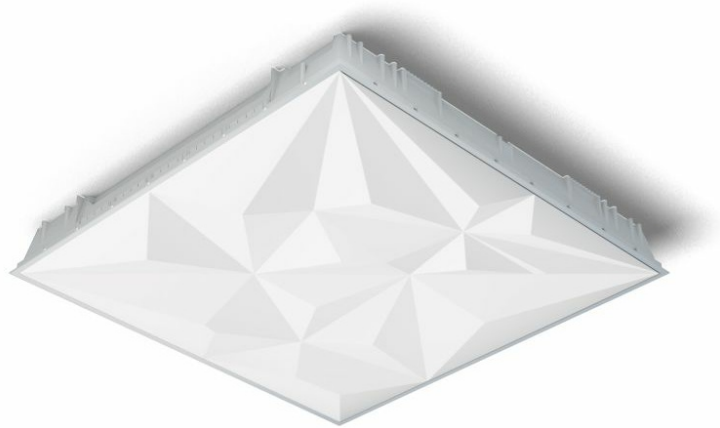

## 595X595 830 (42W)

DETAILED CARD

### CHARACTERISTICS

TRIPACT LED is a combination of proven LED solutions with remarkable DESIGN. Luminaire designed for installation in modular ceilings or surface mounting. Equipped with energy-saving LED GO! panels and an evenly highlighted opal diffuser. Made of plastic. Assembly or electrical connection does not require removing the diffuser.