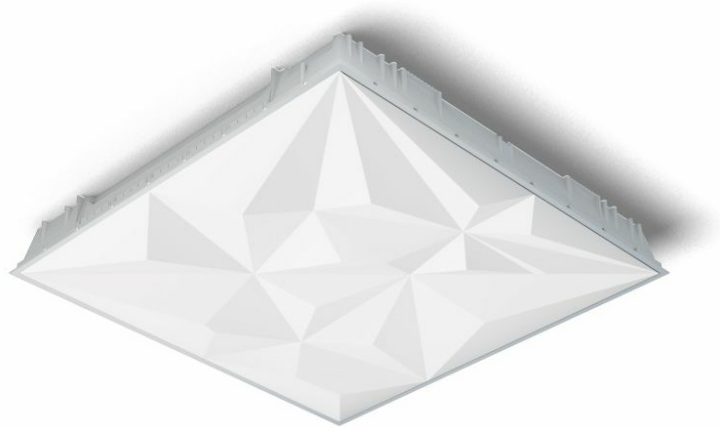

# TRIPACT LED P 2500LM PMMA II KL. IP40/ IP20 595X595 840 (24W)

DETAILED CARD

## CHARACTERISTICS

TRIPACT LED is a combination of proven LED solutions with remarkable DESIGN. Luminaire designed for installation in modular ceilings or surface mounting. Equipped with energy-saving LED GO! panels and an evenly highlighted opal diffuser. Made of plastic. Assembly or electrical connection does not require removing the diffuser.

## APPLICATION

This luminaire is designed for indoor use in offices or general utility rooms. It can be used as the main light source and it is particularly well-suited to be used as a light source for workplaces that require eyesight focus.

## TECHNICAL PARAMETERS TABLE

Index:	658013	Colour of the body:	white
Colour temperature [K]:	4000	Dimensions (H/W/T/S) [mm]:	595/595/93
Light source:	LED module	Mounting dimensions [mm]:	595/595
Luminous flux [lm]:	2500	Ingress protection:	IP40/20
Nominal power [W]:	24	Mounting version:	recessed
Diffuser type:	OPAL	Working temperature [°C]:	from -25 to +35
Rated power of the luminaire [W]:	25	Net weight [kg]:	1.800
Supply voltage [V]:	220-240	EAN:	5905963658013
Energy efficiency class:	E	Category type:	louvres
Frequency [Hz]:	50 - 60	AC voltage range [V]:	198 - 264
Luminous efficacy [lm/W]:	100	DC voltage range [V]:	176 - 276
Electrical protection class:	II	LED lifespan L80B20 [h]:	84000
Colour rendering index:	>80	LED lifespan L90B10 [h]:	42000
SDCM:	≤ 3	Light distribution type:	lambertian
Power factor:	0.95	Photobiological safety:	Risk Group 1 (no photobiological hazard under normal behavioral limitation)
LED lifespan L70B50 [h]:	132000	Warranty [years]:	5
Diffuser material:	PMMA	Warranty [years]:	5
Diffuser colour:	white	Manual:	<a href="#">Download PDF</a>
Material of the body:	ABS	CE certificate:	<a href="#">251/2023</a>
		Plik LDT:	<a href="#">Pobierz</a>