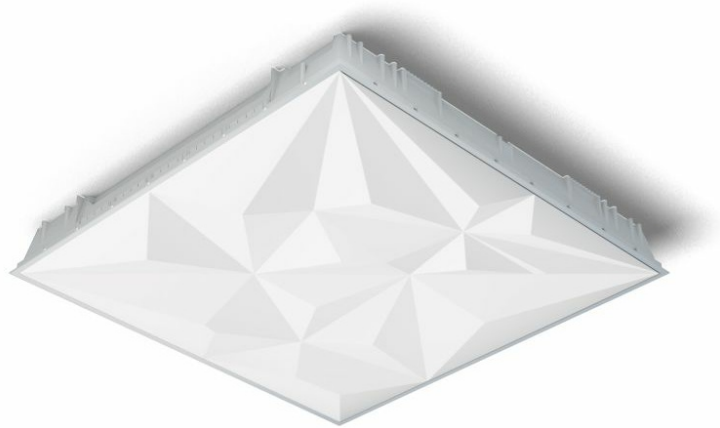

TRIPACT LED P 2300LM PMMA II KL. IP40/ IP20 595X595 830 (24W)

DETAILED CARD

TECHNICAL PARAMETERS

Index:	658006
Ingress protection:	IP40/20
Nominal power [W]:	24
Luminous flux [lm]*:	2300
Colour rendering index:	>80
SDCM:	≤ 3
Energy efficiency class:	F
Material of the body:	ABS
Diffuser material:	PMMA
Diffuser type:	OPAL

CHARACTERISTICS

TRIPACT LED is a combination of proven LED solutions with remarkable DESIGN. Luminaire designed for installation in modular ceilings or surface mounting. Equipped with energy-saving LED GO! panels and an evenly highlighted opal diffuser. Made of plastic. Assembly or electrical connection does not require removing the diffuser.

APPLICATION

This luminaire is designed for indoor use in offices or general utility rooms. It can be used as the main light source and it is particularly well-suited to be used as a light source for workplaces that require eyesight focus.