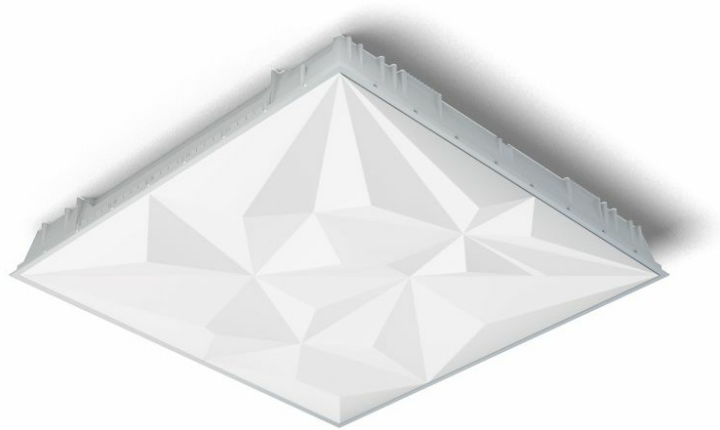

TRIPACT LED P 2300LM PMMA DALI I KL. IP40/ IP20

595X595 830 (24W)

DETAILED CARD

TECHNICAL PARAMETERS

Index:	658167
Ingress protection:	IP40/20
Nominal power [W]:	24
Luminous flux [lm]*:	2300
Colour rendering index:	>80
SDCM:	≤ 3
Energy efficiency class:	F
Material of the body:	ABS
Diffuser material:	PMMA
Diffuser type:	OPAL

CHARACTERISTICS

TRIPACT LED is a combination of proven LED solutions with remarkable DESIGN. Luminaire designed for installation in modular ceilings or surface mounting. Equipped with energy-saving LED GO! panels and an evenly highlighted opal diffuser. Made of plastic. Assembly or electrical connection does not require removing the diffuser.

APPLICATION

This luminaire is designed for indoor use in offices or general utility rooms. It can be used as the main light source and it is particularly well-suited to be used as a light source for workplaces that require eyesight focus.